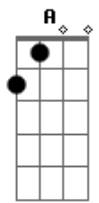

Men I Trust - Sugar

tom:

Intro: Dm Em A
Dm Em F
Dm Em Am
Dm Em F

[Primeira Parte]

I ran out of made-up consolations
I've been waiting forever
How can you call me with such conviction?
"Sugar cane, sugar"

[Segunda Parte]

You get yourself out of situations
Won't you leave me, won't you?
?Cause I don't have the time for indignations
"Sugar cane, sugar"

[Refrão]

It goes on and on and on
And it goes on and on and on again
It goes on and on and on
And it goes on and on and on again

[Terceira Parte]

Can you find just one thing you cherish?
Would you hold me just like you mean it?

Am I the one with much imagination?
Give me one reason

[Ponte]

As it gets older
You keep pulling and pushing away
But you never promised me
To be wiser or better

[Refrão]

It goes on and on and on
And it goes on and on and on again
It goes on and on and on
And it goes on and on and on again

It goes on and on and on
And it goes on and on and on again
It goes on and on and on
And it goes on and on and on again

[Final]

Sugar
My sugar cane
Sugar

(Dm Em F)

Acordes

© ukulele-chords.com