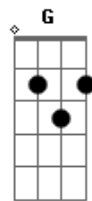

© ukulele-chords.com

Am I the one with much imagination?
Dm Em F
Give me one reason

[Ponte]

As it gets older
F Am Dm C
You keep pulling and pushing away

But you never promised me
F Dm F
Bb G
To be wiser or better

[Refrão]

It goes on and on and on
Dm Em Am F
And it goes on and on and on again
Dm Em Am
It goes on and on and on
Dm Em F
And it goes on and on and on again

It goes on and on and on
Dm Em Am F
And it goes on and on and on again
Dm Em Am
It goes on and on and on
Dm Em F
And it goes on and on and on again

[Final]

Dm Em Am
Sugar
Dm Em F
My sugar cane
Dm Em Am
Sugar
Dm Em F