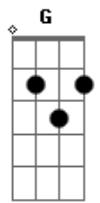

© ukulele-chords.com

Am I the one with much imagination?
Dm Em F
Give me one reason

[Ponte]

As it gets older
F Am Dm C
You keep pulling and pushing away

But you never promised me
F Dm F
Bb G
To be wiser or better

[Refrão]

It goes on and on and on
Dm Em Am F
And it goes on and on and on again
Dm Em Am
It goes on and on and on
Dm Em F
And it goes on and on and on again

It goes on and on and on
Dm Em Am F
And it goes on and on and on again
Dm Em Am
It goes on and on and on
Dm Em F
And it goes on and on and on again

[Final]

Dm Em Am
Sugar
Dm Em F
My sugar cane
Dm Em Am
Sugar
Dm Em F