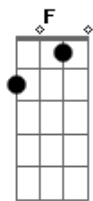

[Terceira Parte]

Can you find just one thing you cherish?
Dm Em Am
Dm Em F
Would you hold me just like you mean it?
Dm Em Am

Acordes

© ukulele-chords.com

© ukulele-chords.com

© ukulele-chords.com

© ukulele-chords.com