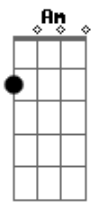

Men I Trust - Sugar

tom:

Intro: Dm Em A
Dm Em F
Dm Em Am
Dm Em F

[Primeira Parte]

I ran out of made-up Em Am
Dm Em F consolation
I've been waiting forever
Dm Em Am
How can you call me with such conviction?
Dm Em F
"Sugar cane, sugar"

[Terceira Parte]

Can you find just one thing you cherish?
Dm Em Am
Dm Em F
Would you hold me just like you mean it?
Dm Em Am

Acordes

© ukulele-chords.com

© ukulele-chords.com

© ukulele-chords.com

© ukulele-chords.com