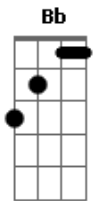

© ukulele-chords.com