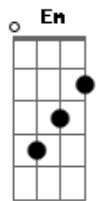

Men I Trust - Sugar

tom:

Intro: Dm Em A
 Dm Em F
 Dm Em Am
 Dm Em F

[Primeira Parte]

I ran out of made-up Em Am
 Dm Em F consolation
 I've been waiting forever
 Dm Em Am
 How can you call me with such conviction?
 Dm Em F
 "Sugar cane, sugar"

[Terceira Parte]

Can you find just one thing you cherish?
 Dm Em Am
 Dm Em F
 Would you hold me just like you mean it?
 Dm Em Am

Acordes

© ukulele-chords.com

© ukulele-chords.com

© ukulele-chords.com

© ukulele-chords.com