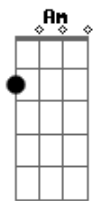

[Terceira Parte]

Can you find just one thing you cherish?
Dm Em Am
Dm Em F
Would you hold me just like you mean it?
Dm Em Am

Acordes

© ukulele-chords.com

© ukulele-chords.com

© ukulele-chords.com

© ukulele-chords.com