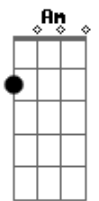

[Terceira Parte]

Can you find just one thing you cherish?
 Dm Em Am
 Dm Em F
 Would you hold me just like you mean it?
 Dm Em Am

Acordes

© ukulele-chords.com

© ukulele-chords.com

© ukulele-chords.com

© ukulele-chords.com