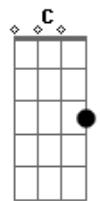

© ukulele-chords.com