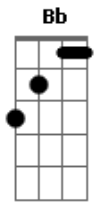

© ukulele-chords.com