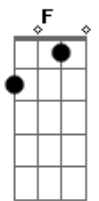

[Terceira Parte]

Can you find just one thing you cherish?
 Dm Em Am
 Dm Em F
 Would you hold me just like you mean it?
 Dm Em Am

Acordes

© ukulele-chords.com

© ukulele-chords.com

© ukulele-chords.com

© ukulele-chords.com