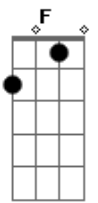

Men I Trust - Sugar

tom:

Intro: Dm Em A
Dm Em F
Dm Em Am
Dm Em F

[Primeira Parte]

I ran out of made-up Em Am
Dm Em F consolation
I've been waiting forever
Dm Em Am
How can you call me with such conviction?
Dm Em F
"Sugar cane, sugar"

[Terceira Parte]

Can you find just one thing you cherish?
Dm Em Am
Dm Em F
Would you hold me just like you mean it?
Dm Em Am

Acordes

© ukulele-chords.com

© ukulele-chords.com

© ukulele-chords.com

© ukulele-chords.com