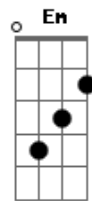

Men I Trust - Sugar

tom:

Intro: Dm Em A
Dm Em F
Dm Em Am
Dm Em F

[Primeira Parte]

I ran out of made-up Em Am
Dm Em F consolation
I've been waiting forever
Dm Em Am
How can you call me with such conviction?
Dm Em F
"Sugar cane, sugar"

[Terceira Parte]

Can you find just one thing you cherish?
Dm Em Am
Dm Em F
Would you hold me just like you mean it?
Dm Em Am

Acordes

© ukulele-chords.com

© ukulele-chords.com

© ukulele-chords.com

© ukulele-chords.com