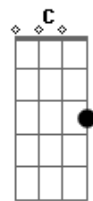

© ukulele-chords.com