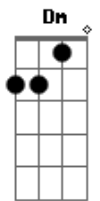

© ukulele-chords.com