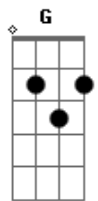

© ukulele-chords.com

Am I the one with much imagination?
Dm Em F
Give me one reason

[Ponte]

As it gets older
F Dm Am C
You keep pulling and pushing away

But you never promised me
F Dm F
Bb G
To be wiser or better

[Refrão]

It goes on and on and on
Dm Em Am F
And it goes on and on and on again
Dm Em Am
It goes on and on and on
Dm Em F
And it goes on and on and on again

It goes on and on and on
Dm Em Am F
And it goes on and on and on again
Dm Em Am
It goes on and on and on
Dm Em F
And it goes on and on and on again

[Final]

Dm Em Am
Sugar
Dm Em F
My sugar cane
Dm Em Am
Sugar
Dm Em F