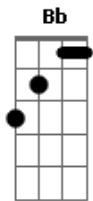

© ukulele-chords.com