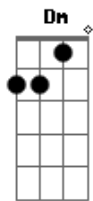

© ukulele-chords.com