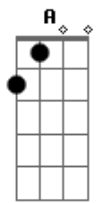

Men I Trust - Sugar

tom:

Intro: Dm Em A
Dm Em F
Dm Em Am
Dm Em F

[Primeira Parte]

I ran out of made-up Em Am
Dm Em F consolation
I've been waiting forever
Dm Em Am
How can you call me with such conviction?
Dm Em F
"Sugar cane, sugar"

[Segunda Parte]

You get yourself out of situations
Dm Em F
Won't you leave me, won't you?
Dm Em Am
?Cause I don't have the time for indignations
Dm Em F
"Sugar cane, sugar"

[Refrão]

It goes on and on and on
Dm Em F
And it goes on and on and on again
Dm Em Am
It goes on and on and on
Dm Em F
And it goes on and on and on again

[Terceira Parte]

Can you find just one thing you cherish?
Dm Em Am
Dm Em F
Would you hold me just like you mean it?
Dm Em Am

Acordes

© ukulele-chords.com