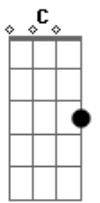

© ukulele-chords.com