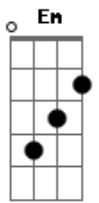

Men I Trust - Sugar

tom:

Intro: Dm Em A
Dm Em F
Dm Em Am
Dm Em F

[Primeira Parte]

I ran out of made-up Em Am
Dm Em F consolation
I've been waiting forever
Dm Em Am
How can you call me with such conviction?
Dm Em F
"Sugar cane, sugar"

[Terceira Parte]

Can you find just one thing you cherish?
Dm Em Am
Dm Em F
Would you hold me just like you mean it?
Dm Em Am

Acordes

© ukulele-chords.com

© ukulele-chords.com

© ukulele-chords.com

© ukulele-chords.com