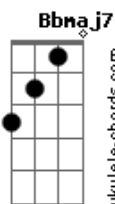

© ukulele-chords.com