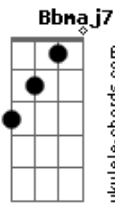

© ukulele-chords.com

© ukulele-chords.com