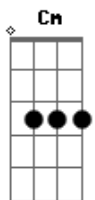

© ukulele-chords.com