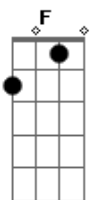

© ukulele-chords.com