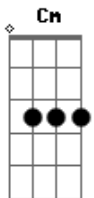

© ukulele-chords.com