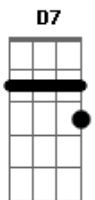

© ukulele-chords.com