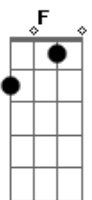

© ukulele-chords.com