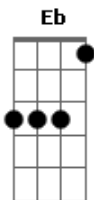

© ukulele-chords.com