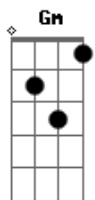

© ukulele-chords.com