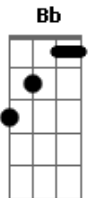

© ukulele-chords.com