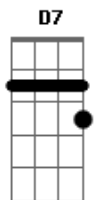

© ukulele-chords.com