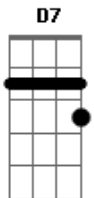

© ukulele-chords.com