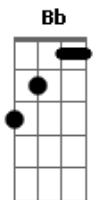

© ukulele-chords.com