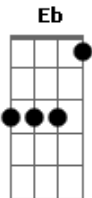

© ukulele-chords.com