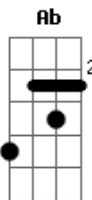

© ukulele-chords.com

[Segunda Parte]

Gm F
Pierre, you're not lone
Eb Bb Am D7
Say, I hope you understand?
Gm F
Pierre, you're my friend
Eb Bb Am D7
There's a place you still call home

[Refrão 2]

Cm
My friend
F Bb
You have a vivid quill
Eb Ab D7
A gift you need to use
Am D7
To feel alive
Cm
Those hands
F Bb
Look like crooked roots
Eb Ab D7
Pour them the right stuff
Am D7
And feel alive

[Final] Gm F Eb
Bb Am D7
Gm F Eb
Bb Am D7
Gm F Eb
Bb Am D7