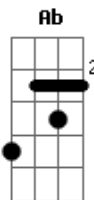

© ukulele-chords.com

[Segunda Parte]

Gm F
Pierre, you're not lone
Eb Bb Am D7
Say, I hope you understand?
Gm F
Pierre, you're my friend
Eb Bb Am D7
There's a place you still call home

[Refrão 2]

Cm
My friend
F Bb
You have a vivid quill
Eb Ab D7
A gift you need to use
Am D7
To feel alive
Cm
Those hands
F Bb
Look like crooked roots
Eb Ab D7
Pour them the right stuff
Am D7
And feel alive

[Final] Gm F Eb
Bb Am D7
Gm F Eb
Bb Am D7
Gm F Eb
Bb Am D7