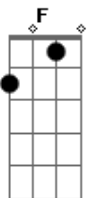

© ukulele-chords.com