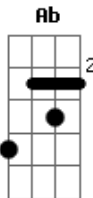

© ukulele-chords.com

[Segunda Parte]

Gm F
Pierre, you're not lone
Eb Bb Am D7
Say, I hope you understand?
Gm F
Pierre, you're my friend
Eb Bb Am D7
There's a place you still call home

[Refrão 2]

Cm
My friend
F Bb
You have a vivid quill
Eb Ab D7
A gift you need to use
Am D7
To feel alive
Cm
Those hands
F Bb
Look like crooked roots
Eb Ab D7
Pour them the right stuff
Am D7
And feel alive

[Final] Gm F Eb
Bb Am D7
Gm F Eb
Bb Am D7
Gm F Eb
Bb Am D7