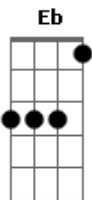

© ukulele-chords.com