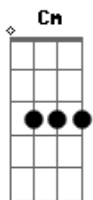

© ukulele-chords.com