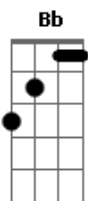

Men I Trust - Lucky Sue

tom:

Intro: **Bb** **Ab** **B** **Bbm** **Db**
Ebm **Bbm** **Abm**
Bbm **Ebm** **Db**

[Primeira Parte]

Ebm **Bbm**
 Had she lost another one
Abm **B** **Db**
 She would've end just like her son
Ebm **Bbm**
 Bitter man now turned insane
Abm **B** **Bm**
 Day his dog took on the train

[Segunda Parte]

Ebm **Bbm**
 Had she lost another one
Abm **B** **Db**
 She would've end just like her mom
Ebm **Bbm**
 Dyed the hair to look as young
Abm **B** **Db**
 Inhaled fumes and spoiled a lung

[Chorus]

B **Bbm** **Ebm**
 By grace, she was spared
B **Bbm**
 A few toes, a few
Ebm
 To care

9 **Bb** **Ab** **B** **Bbm** **Db**)

[Terceira Parte]

Acordes

© ukulele-chords.com

© ukulele-chords.com

© ukulele-chords.com

© ukulele-chords.com

© ukulele-chords.com

© ukulele-chords.com

© ukulele-chords.com

© ukulele-chords.com

© ukulele-chords.com

© ukulele-chords.com

Ebm **Bbm**
 Had she lost another one
Abm **Db** **Bm**
 Insurance lawyers would have won
Em **Bbm**
 Settle quick, the course was cheap
Abm **Db**
 Didn't bother to go deep