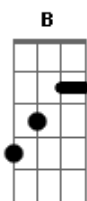

Men I Trust - Lucky Sue

tom:

Intro: **Bb** **Ab** **B** **Bbm** **Db**
Ebm **Bbm** **Abm**
Bbm **Ebm** **Db**

[Primeira Parte]

Ebm **Bbm**
 Had she lost another one
Abm **B** **Db**
 She would've end just like her son
Ebm **Bbm**
 Bitter man now turned insane
Abm **B** **Bm**
 Day his dog took on the train

[Segunda Parte]

Ebm **Bbm**
 Had she lost another one
Abm **B** **Db**
 She would've end just like her mom
Ebm **Bbm**
 Dyed the hair to look as young
Abm **B** **Db**
 Inhaled fumes and spoiled a lung

[Chorus]

B **Bbm** **Ebm**
 By grace, she was spared
B **Bbm**
 A few toes, a few
Ebm
 To care

9 **Bb** **Ab** **B** **Bbm** **Db**)

[Terceira Parte]

Acordes

© ukulele-chords.com

© ukulele-chords.com

© ukulele-chords.com

© ukulele-chords.com

© ukulele-chords.com

© ukulele-chords.com

© ukulele-chords.com

© ukulele-chords.com

© ukulele-chords.com

© ukulele-chords.com

Ebm **Bbm**
 Had she lost another one
Abm **Db** **Bm**
 Insurance lawyers would have won
Em **Bbm**
 Settle quick, the course was cheap
Abm **Db**
 Didn't bother to go deep