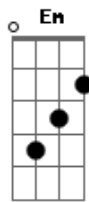

Men I Trust - Lucky Sue

tom:

Intro: **Bb** **Ab** **B** **Bbm** **Db**
Ebm **Bbm** **Abm**
Bbm **Ebm** **Db**

[Primeira Parte]

Ebm **Bbm**
 Had she lost another one
Abm **B** **Db**
 She would've end just like her son
Ebm **Bbm**
 Bitter man now turned insane
Abm **B** **Bm**
 Day his dog took on the train

[Segunda Parte]

Ebm **Bbm**
 Had she lost another one
Abm **B** **Db**
 She would've end just like her mom
Ebm **Bbm**
 Dyed the hair to look as young
Abm **B** **Db**
 Inhaled fumes and spoiled a lung

[Chorus]

B **Bbm** **Ebm**
 By grace, she was spared
B **Bbm**
 A few toes, a few
Ebm
 To care

9 **Bb** **Ab** **B** **Bbm** **Db**)

[Terceira Parte]

Acordes

© ukulele-chords.com

© ukulele-chords.com

© ukulele-chords.com

© ukulele-chords.com

© ukulele-chords.com

© ukulele-chords.com

© ukulele-chords.com

© ukulele-chords.com

© ukulele-chords.com

© ukulele-chords.com

Ebm **Bbm**
 Had she lost another one
Abm **Db** **Bm**
 Insurance lawyers would have won
Em **Bbm**
 Settle quick, the course was cheap
Abm **Db**
 Didn't bother to go deep