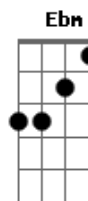

Men I Trust - Lucky Sue

tom:

Intro: **Bb** **Ab** **B** **Bbm** **Db**
Ebm **Bbm** **Abm**
Bbm **Ebm** **Db**

[Primeira Parte]

Ebm **Bbm**
 Had she lost another one
Abm **B** **Db**
 She would've end just like her son
Ebm **Bbm**
 Bitter man now turned insane
Abm **B** **Bm**
 Day his dog took on the train

[Segunda Parte]

Ebm **Bbm**
 Had she lost another one
Abm **B** **Db**
 She would've end just like her mom
Ebm **Bbm**
 Dyed the hair to look as young
Abm **B** **Db**
 Inhaled fumes and spoiled a lung

[Chorus]

B **Bbm** **Ebm**
 By grace, she was spared
B **Bbm**
 A few toes, a few
Ebm
 To care

9 **Bb** **Ab** **B** **Bbm** **Db**)

[Terceira Parte]

Acordes

© ukulele-chords.com

© ukulele-chords.com

© ukulele-chords.com

© ukulele-chords.com

© ukulele-chords.com

© ukulele-chords.com

© ukulele-chords.com

© ukulele-chords.com

© ukulele-chords.com

© ukulele-chords.com

Ebm **Bbm**
 Had she lost another one
Abm **Db** **Bm**
 Insurance lawyers would have won
Em **Bbm**
 Settle quick, the course was cheap
Abm **Db**
 Didn't bother to go deep