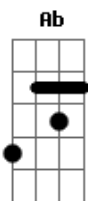

Men I Trust - Lucky Sue

tom:

Intro: **Bb** **Ab** **B** **Bbm** **Db**
Ebm **Bbm** **Abm**
Bbm **Ebm** **Db**

[Primeira Parte]

Ebm **Bbm**
 Had she lost another one
Abm **B** **Db**
 She would've end just like her son
Ebm **Bbm**
 Bitter man now turned insane
Abm **B** **Bm**
 Day his dog took on the train

[Segunda Parte]

Ebm **Bbm**
 Had she lost another one
Abm **B** **Db**
 She would've end just like her mom
Ebm **Bbm**
 Dyed the hair to look as young
Abm **B** **Db**
 Inhaled fumes and spoiled a lung

[Chorus]

B **Bbm** **Ebm**
 By grace, she was spared
B **Bbm**
 A few toes, a few
Ebm
 To care

9 **Bb** **Ab** **B** **Bbm** **Db**)

[Terceira Parte]

Acordes

© ukulele-chords.com

© ukulele-chords.com

© ukulele-chords.com

© ukulele-chords.com

© ukulele-chords.com

© ukulele-chords.com

© ukulele-chords.com

© ukulele-chords.com

© ukulele-chords.com

© ukulele-chords.com

Ebm **Bbm**
 Had she lost another one
Abm **Db** **Bm**
 Insurance lawyers would have won
Em **Bbm**
 Settle quick, the course was cheap
Abm **Db**
 Didn't bother to go deep