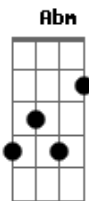

Men I Trust - I Hope To Be Around

tom:

Intro: B Abm B Abm
B Abm B Abm

[Primeira Parte]

B Abm
I hope to be around
B Abm
The day we grasp in truth
B Abm
The nature of mind
B Abm
Befriending time, in truth

[Pre-chorus]

Dbm Abm
In a midway I stand where many stood
Dbm Abm
Only to come home again
Dbm Abm
Walking through these streets I know too well
Dbm Eb
But my thoughts stray away

[Refrão]

E B Dbm
I dream of my future, remote from time bounds
Eb E
Becoming myself without any end
B Dbm
I dream of my future, remote from time bounds
Gb Ab
Becoming myself in truth

[Segunda Parte]

B Abm
I wonder at this light

Acordes

© ukulele-chords.com

© ukulele-chords.com

© ukulele-chords.com

© ukulele-chords.com

© ukulele-chords.com

© ukulele-chords.com

© ukulele-chords.com

© ukulele-chords.com

B Abm
Enclosed in our soul, in truth
B Abm
And bid our clay remain
B Abm
Soft as it is, in truth

[Pre-chorus]

Dbm Abm
In a midway I stand where many stood
Dbm Abm
Only to come home again
Dbm Abm
Walking through these streets I know too well
Dbm Eb
But my thoughts stray away