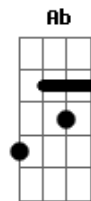

Men I Trust - I Hope To Be Around

tom:

Intro: B Abm B Abm
B Abm B Abm

[Primeira Parte]

B Abm
I hope to be around
B Abm
The day we grasp in truth
B Abm
The nature of mind
B Abm
Befriending time, in truth

[Pre-chorus]

Dbm Abm
In a midway I stand where many stood
Dbm Abm
Only to come home again
Dbm Abm
Walking through these streets I know too well
Dbm Eb
But my thoughts stray away

[Refrão]

E B Dbm
I dream of my future, remote from time bounds
Eb E
Becoming myself without any end
B Dbm
I dream of my future, remote from time bounds
Gb Ab
Becoming myself in truth

[Segunda Parte]

B Abm
I wonder at this light

Acordes

© ukulele-chords.com

© ukulele-chords.com

© ukulele-chords.com

© ukulele-chords.com

© ukulele-chords.com

© ukulele-chords.com

© ukulele-chords.com

© ukulele-chords.com

B Abm
Enclosed in our soul, in truth
B Abm
And bid our clay remain
B Abm
Soft as it is, in truth

[Pre-chorus]

Dbm Abm
In a midway I stand where many stood
Dbm Abm
Only to come home again
Dbm Abm
Walking through these streets I know too well
Dbm Eb
But my thoughts stray away