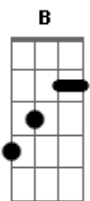

Men I Trust - I Hope To Be Around

tom:

Intro: B Abm B Abm
B Abm B Abm

[Primeira Parte]

B Abm
I hope to be around
B Abm
The day we grasp in truth
B Abm
The nature of mind
B Abm
Befriending time, in truth

[Pre-chorus]

Dbm Abm
In a midway I stand where many stood
Dbm Abm
Only to come home again
Dbm Abm
Walking through these streets I know too well
Dbm Eb
But my thoughts stray away

[Refrão]

E B Dbm
I dream of my future, remote from time bounds
Eb E
Becoming myself without any end
B Dbm
I dream of my future, remote from time bounds
Gb Ab
Becoming myself in truth

[Segunda Parte]

B Abm
I wonder at this light

Acordes

© ukulele-chords.com

© ukulele-chords.com

© ukulele-chords.com

© ukulele-chords.com

© ukulele-chords.com

© ukulele-chords.com

© ukulele-chords.com

© ukulele-chords.com

B Abm
Enclosed in our soul, in truth
B Abm
And bid our clay remain
B Abm
Soft as it is, in truth

[Pre-chorus]

Dbm Abm
In a midway I stand where many stood
Dbm Abm
Only to come home again
Dbm Abm
Walking through these streets I know too well
Dbm Eb
But my thoughts stray away