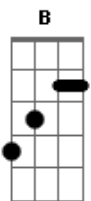

Men I Trust - I Hope To Be Around

tom:

Intro: B Abm B Abm
B Abm B Abm

[Primeira Parte]

B Abm
I hope to be around
B Abm
The day we grasp in truth
B Abm
The nature of mind
B Abm
Befriending time, in truth

[Pre-chorus]

Dbm Abm
In a midway I stand where many stood
Dbm Abm
Only to come home again
Dbm Abm
Walking through these streets I know too well
Dbm Eb
But my thoughts stray away

[Refrão]

E B Dbm
I dream of my future, remote from time bounds
Eb E
Becoming myself without any end
B Dbm
I dream of my future, remote from time bounds
Gb Ab
Becoming myself in truth

[Segunda Parte]

B Abm
I wonder at this light

Acordes

© ukulele-chords.com

© ukulele-chords.com

© ukulele-chords.com

© ukulele-chords.com

© ukulele-chords.com

© ukulele-chords.com

© ukulele-chords.com

© ukulele-chords.com

B Abm
Enclosed in our soul, in truth
B Abm
And bid our clay remain
B Abm
Soft as it is, in truth

[Pre-chorus]

Dbm Abm
In a midway I stand where many stood
Dbm Abm
Only to come home again
Dbm Abm
Walking through these streets I know too well
Dbm Eb
But my thoughts stray away