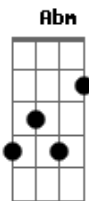

# Men I Trust - I Hope To Be Around

tom:

Intro: B Abm B Abm  
B Abm B Abm

[Primeira Parte]

B Abm  
I hope to be around  
B Abm  
The day we grasp in truth  
B Abm  
The nature of mind  
B Abm  
Befriending time, in truth

[Pre-chorus]

Dbm Abm  
In a midway I stand where many stood  
Dbm Abm  
Only to come home again  
Dbm Abm  
Walking through these streets I know too well  
Dbm Eb  
But my thoughts stray away

[Refrão]

E B Dbm  
I dream of my future, remote from time bounds  
Eb E  
Becoming myself without any end  
B Dbm  
I dream of my future, remote from time bounds  
Gb Ab  
Becoming myself in truth

[Segunda Parte]

B Abm  
I wonder at this light