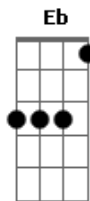

# Men I Trust - I Hope To Be Around

tom:

Intro: B Abm B Abm  
B Abm B Abm

[Primeira Parte]

B Abm  
I hope to be around  
B Abm  
The day we grasp in truth  
B Abm  
The nature of mind  
B Abm  
Befriending time, in truth

[Pre-chorus]

Dbm Abm  
In a midway I stand where many stood  
Dbm Abm  
Only to come home again  
Dbm Abm  
Walking through these streets I know too well  
Dbm Eb  
But my thoughts stray away

[Refrão]

E B Dbm  
I dream of my future, remote from time bounds  
Eb E  
Becoming myself without any end  
B Dbm  
I dream of my future, remote from time bounds  
Gb Ab  
Becoming myself in truth

[Segunda Parte]

B Abm  
I wonder at this light

© ukulele-chords.com

B Abm  
Enclosed in our soul, in truth  
B Abm  
And bid our clay remain  
B Abm  
Soft as it is, in truth

[Pre-chorus]

Dbm Abm  
In a midway I stand where many stood  
Dbm Abm  
Only to come home again  
Dbm Abm  
Walking through these streets I know too well  
Dbm Eb  
But my thoughts stray away