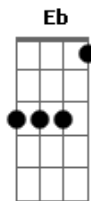

Men I Trust - I Hope To Be Around

tom:

Intro: B Abm B Abm
B Abm B Abm

[Primeira Parte]

B Abm
I hope to be around
B Abm
The day we grasp in truth
B Abm
The nature of mind
B Abm
Befriending time, in truth

[Pre-chorus]

Dbm Abm
In a midway I stand where many stood
Dbm Abm
Only to come home again
Dbm Abm
Walking through these streets I know too well
Dbm Eb
But my thoughts stray away

[Refrão]

E B Dbm
I dream of my future, remote from time bounds
Eb E
Becoming myself without any end
B Dbm
I dream of my future, remote from time bounds
Gb Ab
Becoming myself in truth

[Segunda Parte]

B Abm
I wonder at this light

Acordes

© ukulele-chords.com

© ukulele-chords.com

© ukulele-chords.com

© ukulele-chords.com

© ukulele-chords.com

© ukulele-chords.com

© ukulele-chords.com

© ukulele-chords.com

B Abm
Enclosed in our soul, in truth
B Abm
And bid our clay remain
B Abm
Soft as it is, in truth

[Pre-chorus]

Dbm Abm
In a midway I stand where many stood
Dbm Abm
Only to come home again
Dbm Abm
Walking through these streets I know too well
Dbm Eb
But my thoughts stray away