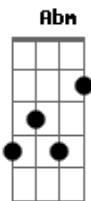

Men I Trust - I Hope To Be Around

tom:

Intro: B Abm B Abm
B Abm B Abm

[Primeira Parte]

B Abm
I hope to be around
B Abm
The day we grasp in truth
B Abm
The nature of mind
B Abm
Befriending time, in truth

[Pre-chorus]

Dbm Abm
In a midway I stand where many stood
Dbm Abm
Only to come home again
Dbm Abm
Walking through these streets I know too well
Dbm Eb
But my thoughts stray away

[Refrão]

E B Dbm
I dream of my future, remote from time bounds
Eb E
Becoming myself without any end
B Dbm
I dream of my future, remote from time bounds
Gb Ab
Becoming myself in truth

[Segunda Parte]

B Abm
I wonder at this light

Acordes

© ukulele-chords.com

© ukulele-chords.com

© ukulele-chords.com

© ukulele-chords.com

© ukulele-chords.com

© ukulele-chords.com

© ukulele-chords.com

© ukulele-chords.com

B Abm
Enclosed in our soul, in truth
B Abm
And bid our clay remain
B Abm
Soft as it is, in truth

[Pre-chorus]

Dbm Abm
In a midway I stand where many stood
Dbm Abm
Only to come home again
Dbm Abm
Walking through these streets I know too well
Dbm Eb
But my thoughts stray away