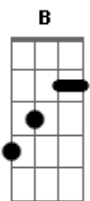

© ukulele-chords.com