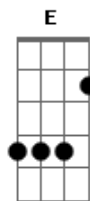

# Men I Trust - I Hope To Be Around

tom:

Intro: B Abm B Abm  
B Abm B Abm

[Primeira Parte]

B Abm  
I hope to be around  
B Abm  
The day we grasp in truth  
B Abm  
The nature of mind  
B Abm  
Befriending time, in truth

[Pre-chorus]

Dbm Abm  
In a midway I stand where many stood  
Dbm Abm  
Only to come home again  
Dbm Abm  
Walking through these streets I know too well  
Dbm Eb  
But my thoughts stray away

[Refrão]

E B Dbm  
I dream of my future, remote from time bounds  
Eb E  
Becoming myself without any end  
B Dbm  
I dream of my future, remote from time bounds  
Gb Ab  
Becoming myself in truth

[Segunda Parte]

B Abm  
I wonder at this light

© ukulele-chords.com

B Abm  
Enclosed in our soul, in truth  
B Abm  
And bid our clay remain  
B Abm  
Soft as it is, in truth

[Pre-chorus]

Dbm Abm  
In a midway I stand where many stood  
Dbm Abm  
Only to come home again  
Dbm Abm  
Walking through these streets I know too well  
Dbm Eb  
But my thoughts stray away