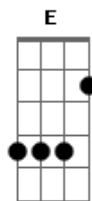

Men I Trust - I Hope To Be Around

tom:

Intro: B Abm B Abm
B Abm B Abm

[Primeira Parte]

B Abm
I hope to be around
B Abm
The day we grasp in truth
B Abm
The nature of mind
B Abm
Befriending time, in truth

[Pre-chorus]

Dbm Abm
In a midway I stand where many stood
Dbm Abm
Only to come home again
Dbm Abm
Walking through these streets I know too well
Dbm Eb
But my thoughts stray away

[Refrão]

E B Dbm
I dream of my future, remote from time bounds
Eb E
Becoming myself without any end
B Dbm
I dream of my future, remote from time bounds
Gb Ab
Becoming myself in truth

[Segunda Parte]

B Abm
I wonder at this light

Acordes

© ukulele-chords.com

© ukulele-chords.com

© ukulele-chords.com

© ukulele-chords.com

© ukulele-chords.com

© ukulele-chords.com

© ukulele-chords.com

© ukulele-chords.com

B Abm
Enclosed in our soul, in truth
B Abm
And bid our clay remain
B Abm
Soft as it is, in truth

[Pre-chorus]

Dbm Abm
In a midway I stand where many stood
Dbm Abm
Only to come home again
Dbm Abm
Walking through these streets I know too well
Dbm Eb
But my thoughts stray away