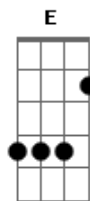

Men I Trust - I Hope To Be Around

tom:

Intro: B Abm B Abm
B Abm B Abm

[Primeira Parte]

B Abm
I hope to be around
B Abm
The day we grasp in truth
B Abm
The nature of mind
B Abm
Befriending time, in truth

[Pre-chorus]

Dbm Abm
In a midway I stand where many stood
Dbm Abm
Only to come home again
Dbm Abm
Walking through these streets I know too well
Dbm Eb
But my thoughts stray away

[Refrão]

E B Dbm
I dream of my future, remote from time bounds
Eb E
Becoming myself without any end
B Dbm
I dream of my future, remote from time bounds
Gb Ab
Becoming myself in truth

[Segunda Parte]

B Abm
I wonder at this light

Acordes

© ukulele-chords.com

© ukulele-chords.com

© ukulele-chords.com

© ukulele-chords.com

© ukulele-chords.com

© ukulele-chords.com

© ukulele-chords.com

© ukulele-chords.com

B Abm
Enclosed in our soul, in truth
B Abm
And bid our clay remain
B Abm
Soft as it is, in truth

[Pre-chorus]

Dbm Abm
In a midway I stand where many stood
Dbm Abm
Only to come home again
Dbm Abm
Walking through these streets I know too well
Dbm Eb
But my thoughts stray away