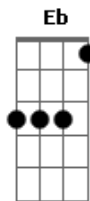

Men I Trust - I Hope To Be Around

tom:

Intro: B Abm B Abm
B Abm B Abm

[Primeira Parte]

B Abm
I hope to be around
B Abm
The day we grasp in truth
B Abm
The nature of mind
B Abm
Befriending time, in truth

[Pre-chorus]

Dbm Abm
In a midway I stand where many stood
Dbm Abm
Only to come home again
Dbm Abm
Walking through these streets I know too well
Dbm Eb
But my thoughts stray away

[Refrão]

E B Dbm
I dream of my future, remote from time bounds
Eb E
Becoming myself without any end
B Dbm
I dream of my future, remote from time bounds
Gb Ab
Becoming myself in truth

[Segunda Parte]

B Abm
I wonder at this light

Acordes

© ukulele-chords.com

© ukulele-chords.com

© ukulele-chords.com

© ukulele-chords.com

© ukulele-chords.com

© ukulele-chords.com

© ukulele-chords.com

© ukulele-chords.com

B Abm
Enclosed in our soul, in truth
B Abm
And bid our clay remain
B Abm
Soft as it is, in truth

[Pre-chorus]

Dbm Abm
In a midway I stand where many stood
Dbm Abm
Only to come home again
Dbm Abm
Walking through these streets I know too well
Dbm Eb
But my thoughts stray away