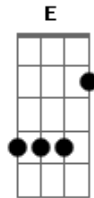

Men I Trust - Hard To Let Go

tom:

Intro: Am Bm Dm Bb
 Am D Gm
 Em Bb Dm Bb E

[Primeira Parte]

Am
 Hard to let go
 Bm
 My friend
 Dm
 You changed
 Bb
 A while ago
 Am
 Estranged
 D Gm
 Pride stiffens like dough
 Em Bb Dm
 (You're) Closing in your cage
 Bb E
 Proud sparrow

[Solo] Am Bm Dm Bb
 Am D Gm
 Em Bb Dm Bb E

[Segunda Parte]

Am
 Hard to let go
 Bm

Acordes

© ukulele-chords.com

© ukulele-chords.com

© ukulele-chords.com

© ukulele-chords.com

© ukulele-chords.com

© ukulele-chords.com

© ukulele-chords.com

© ukulele-chords.com

I know
 Dm
 The slows
 Bb
 That break you low
 Am
 You chase
 D Gm
 Small embers that glow
 Em Bb Dm
 Hunching close by night
 Bb E
 Sleep deprived
 Am
 Hard to let go
 Bm Dm
 The little voice
 Bb
 That told you so
 Am
 Good fiend
 D Gm
 I'll never let go
 Em Bb Dm
 To watch you wash the rain
 Bb E
 With water
 [Final] Am Bm Dm Bb
 Am D Gm
 Em Bb Dm Bb E
 Em Bb Dm Bb E