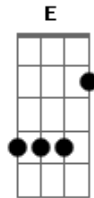

Men I Trust - Hard To Let Go

tom:

Intro: Am Bm Dm Bb
Am D Gm
Em Bb Dm Bb E

[Primeira Parte]

Am
Hard to let go
Bm
My friend
Dm
You changed
Bb
A while ago
Am
Estranged
D Gm
Pride stiffens like dough
Em Bb Dm
(You're) Closing in your cage
Bb E
Proud sparrow

[Solo] Am Bm Dm Bb
Am D Gm
Em Bb Dm Bb E

[Segunda Parte]

Am
Hard to let go
Bm

Acordes

© ukulele-chords.com

© ukulele-chords.com

© ukulele-chords.com

© ukulele-chords.com

© ukulele-chords.com

© ukulele-chords.com

© ukulele-chords.com

© ukulele-chords.com

I know
Dm
The slows
Bb
That break you low
Am
You chase
D Gm
Small embers that glow
Em Bb Dm
Hunching close by night
Bb E
Sleep deprived