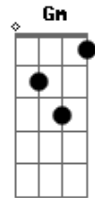

Men I Trust - Hard To Let Go

tom:

Intro: Am Bm Dm Bb
Am D Gm
Em Bb Dm Bb E

[Primeira Parte]

Am
Hard to let go
Bm
My friend
Dm
You changed
Bb
A while ago
Am
Estranged
D Gm
Pride stiffens like dough
Em Bb Dm
(You're) Closing in your cage
Bb E
Proud sparrow

[Solo] Am Bm Dm Bb
Am D Gm
Em Bb Dm Bb E

[Segunda Parte]

Am
Hard to let go
Bm

Acordes

© ukulele-chords.com

© ukulele-chords.com

© ukulele-chords.com

© ukulele-chords.com

© ukulele-chords.com

© ukulele-chords.com

© ukulele-chords.com

© ukulele-chords.com

I know
Dm
The slows
Bb
That break you low
Am
You chase
D Gm
Small embers that glow
Em Bb Dm
Hunching close by night
Bb E
Sleep deprived