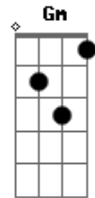

Men I Trust - Hard To Let Go

tom:

Intro: Am Bm Dm Bb
 Am D Gm
 Em Bb Dm Bb E

[Primeira Parte]

Am
 Hard to let go
 Bm
 My friend
 Dm
 You changed
 Bb
 A while ago
 Am
 Estranged
 D Gm
 Pride stiffens like dough
 Em Bb Dm
 (You're) Closing in your cage
 Bb E
 Proud sparrow

[Solo] Am Bm Dm Bb
 Am D Gm
 Em Bb Dm Bb E

[Segunda Parte]

Am
 Hard to let go
 Bm

Acordes

© ukulele-chords.com

© ukulele-chords.com

© ukulele-chords.com

© ukulele-chords.com

© ukulele-chords.com

© ukulele-chords.com

© ukulele-chords.com

© ukulele-chords.com

I know
 Dm
 The slows
 Bb
 That break you low
 Am
 You chase
 D Gm
 Small embers that glow
 Em Bb Dm
 Hunching close by night
 Bb E
 Sleep deprived
 Am
 Hard to let go
 Bm Dm
 The little voice
 Bb
 That told you so
 Am
 Good fiend
 D Gm
 I'll never let go
 Em Bb Dm
 To watch you wash the rain
 Bb E
 With water
 [Final] Am Bm Dm Bb
 Am D Gm
 Em Bb Dm Bb E
 Em Bb Dm Bb E