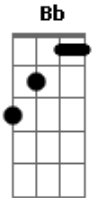

Men I Trust - Hard To Let Go

tom:

Intro: Am Bm Dm Bb
 Am D Gm
 Em Bb Dm Bb E

[Primeira Parte]

Am
 Hard to let go
 Bm
 My friend
 Dm
 You changed
 Bb
 A while ago
 Am
 Estranged
 D Gm
 Pride stiffens like dough
 Em Bb Dm
 (You're) Closing in your cage
 Bb E
 Proud sparrow

[Solo] Am Bm Dm Bb
 Am D Gm
 Em Bb Dm Bb E

[Segunda Parte]

Am
 Hard to let go
 Bm

Acordes

© ukulele-chords.com

© ukulele-chords.com

© ukulele-chords.com

© ukulele-chords.com

© ukulele-chords.com

© ukulele-chords.com

© ukulele-chords.com

© ukulele-chords.com

I know
 Dm
 The slows
 Bb
 That break you low
 Am
 You chase
 D Gm
 Small embers that glow
 Em Bb Dm
 Hunching close by night
 Bb E
 Sleep deprived
 Am
 Hard to let go
 Bm Dm
 The little voice
 Bb
 That told you so
 Am
 Good fiend
 D Gm
 I'll never let go
 Em Bb Dm
 To watch you wash the rain
 Bb E
 With water
 [Final] Am Bm Dm Bb
 Am D Gm
 Em Bb Dm Bb E
 Em Bb Dm Bb E