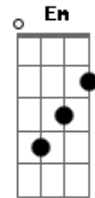

Men I Trust - Hard To Let Go

tom:

Intro: Am Bm Dm Bb
 Am D Gm
 Em Bb Dm Bb E

[Primeira Parte]

Am
 Hard to let go
 Bm
 My friend
 Dm
 You changed
 Bb
 A while ago
 Am
 Estranged
 D Gm
 Pride stiffens like dough
 Em Bb Dm
 (You're) Closing in your cage
 Bb E
 Proud sparrow

[Solo] Am Bm Dm Bb
 Am D Gm
 Em Bb Dm Bb E

[Segunda Parte]

Am
 Hard to let go
 Bm

Acordes

© ukulele-chords.com

© ukulele-chords.com

© ukulele-chords.com

© ukulele-chords.com

© ukulele-chords.com

© ukulele-chords.com

© ukulele-chords.com

© ukulele-chords.com

I know
 Dm
 The slows
 Bb
 That break you low
 Am
 You chase
 D Gm
 Small embers that glow
 Em Bb Dm
 Hunching close by night
 Bb E
 Sleep deprived
 Am
 Hard to let go
 Bm Dm
 The little voice
 Bb
 That told you so
 Am
 Good fiend
 D Gm
 I'll never let go
 Em Bb Dm
 To watch you wash the rain
 Bb E
 With water
 [Final] Am Bm Dm Bb
 Am D Gm
 Em Bb Dm Bb E
 Em Bb Dm Bb E