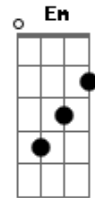

Men I Trust - Hard To Let Go

tom:

Intro: Am Bm Dm Bb
Am D Gm
Em Bb Dm Bb E

[Primeira Parte]

Am
Hard to let go
Bm
My friend
Dm
You changed
Bb
A while ago
Am
Estranged
D Gm
Pride stiffens like dough
Em Bb Dm
(You're) Closing in your cage
Bb E
Proud sparrow

[Solo] Am Bm Dm Bb
Am D Gm
Em Bb Dm Bb E

[Segunda Parte]

Am
Hard to let go
Bm

Acordes

© ukulele-chords.com

© ukulele-chords.com

© ukulele-chords.com

© ukulele-chords.com

© ukulele-chords.com

© ukulele-chords.com

© ukulele-chords.com

© ukulele-chords.com

I know
Dm
The slows
Bb
That break you low
Am
You chase
D Gm
Small embers that glow
Em Bb Dm
Hunching close by night
Bb E
Sleep deprived