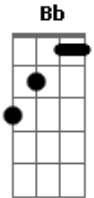

Men I Trust - Hard To Let Go

tom:

Intro: Am Bm Dm Bb
Am D Gm
Em Bb Dm Bb E

[Primeira Parte]

Am
Hard to let go
Bm
My friend
Dm
You changed
Bb
A while ago
Am
Estranged
D Gm
Pride stiffens like dough
Em Bb Dm
(You're) Closing in your cage
Bb E
Proud sparrow

[Solo] Am Bm Dm Bb
Am D Gm
Em Bb Dm Bb E

[Segunda Parte]

Am
Hard to let go
Bm

Acordes

© ukulele-chords.com

© ukulele-chords.com

© ukulele-chords.com

© ukulele-chords.com

© ukulele-chords.com

© ukulele-chords.com

© ukulele-chords.com

© ukulele-chords.com

I know
Dm
The slows
Bb
That break you low
Am
You chase
D Gm
Small embers that glow
Em Bb Dm
Hunching close by night
Bb E
Sleep deprived