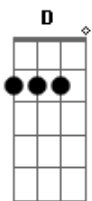

Men At Work - In To My Life

Tom: G
Intro: G C

Riff:

G C
Carpet stained with my red wine
G C
I've been staring at the fire
G C
I keep looking at the time
G C
I'm waiting on you

G C
I can hear the howling wind
G C
Yes the sound is getting higher
G C
As the night is closing in
G C
I'm waiting on you

C C7 C7
Those big black eyes wicked smile that you
D C
flash as you walk through my door
G C
Into my life
G C
Into my life
G C G C
Into my life

G C
Won't you come in and sit right down
G C
Here let me pour a Stolichnaya
G C
Why is it when you come around
G C
I'm waiting on you

G C
Into my life
G C
Into my life
G C G C
Into my life

(G C)(4x)

G C
You call me on the telephone
G C
You say that I am always busy
G C
So why am I here all alone

G C
Waiting on you
G C
I pick you up in my white car
G C
I could fall ever so easily
G C
Why you keep me hanging on
G C
I'm waiting on you

C C7 C7
still Those big black eyes wicked smile that you
D C
flash as you walk through my door
G C
Into my life
G C
Into my life
G C G C
Into my life

Acordes

© ukulele-chords.com

© ukulele-chords.com

© ukulele-chords.com