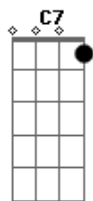

Men At Work - In To My Life

Tom: G
Intro: G C

Riff:

G C
Carpet stained with my red wine
G C
I've been staring at the fire
G C
I keep looking at the time
G C
I'm waiting on you

G C
I can hear the howling wind
G C
Yes the sound is getting higher
G C
As the night is closing in
G C
I'm waiting on you

C C7 C7
Those big black eyes wicked smile that you
D C
flash as you walk through my door
G C
Into my life
G C
Into my life
G C G C
Into my life

G C
Won't you come in and sit right down
G C
Here let me pour a Stolichnaya
G C
Why is it when you come around
G C
I'm waiting on you

G C
Into my life
G C
Into my life
G C G C
Into my life

(G C)(4x)

G C
You call me on the telephone
G C
You say that I am always busy
G C
So why am I here all alone

G C
Waiting on you
G C
I pick you up in my white car
G C
I could fall ever so easily
G C
Why you keep me hanging on
G C
I'm waiting on you

C C7 C7
still Those big black eyes wicked smile that you
D C
flash as you walk through my door
G C
Into my life
G C
Into my life
G C G C
Into my life

Acordes

© ukulele-chords.com

© ukulele-chords.com

© ukulele-chords.com