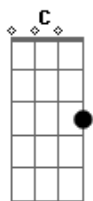

Men At Work - In To My Life

Tom: G
Intro: G C

Riff:

G C
Carpet stained with my red wine
G C
I've been staring at the fire
G C
I keep looking at the time
G C
I'm waiting on you

G C
I can hear the howling wind
G C
Yes the sound is getting higher
G C
As the night is closing in
G C
I'm waiting on you

C C7 C7
Those big black eyes wicked smile that you
D C
flash as you walk through my door
G C
Into my life
G C
Into my life
G C G C
Into my life

G C
Won't you come in and sit right down
G C
Here let me pour a Stolichnaya
G C
Why is it when you come around
G C
I'm waiting on you

G C
Into my life
G C
Into my life
G C G C
Into my life

(G C)(4x)

G C
You call me on the telephone
G C
You say that I am always busy
G C
So why am I here all alone

G C
Waiting on you
G C
I pick you up in my white car
G C
I could fall ever so easily
G C
Why you keep me hanging on
G C
I'm waiting on you

C C7 C7
still Those big black eyes wicked smile that you
D C
flash as you walk through my door
G C
Into my life
G C
Into my life
G C G C
Into my life

Acordes

© ukulele-chords.com

© ukulele-chords.com

© ukulele-chords.com