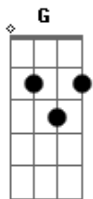

Men At Work - In To My Life

Tom: G
Intro: G C

Riff:

G C
Carpet stained with my red wine
G C
I've been staring at the fire
G C
I keep looking at the time
G C
I'm waiting on you

G C
I can hear the howling wind
G C
Yes the sound is getting higher
G C
As the night is closing in
G C
I'm waiting on you

C C7 C7
Those big black eyes wicked smile that you
D C
flash as you walk through my door
G C
Into my life
G C
Into my life
G C G C
Into my life

G C
Won't you come in and sit right down
G C
Here let me pour a Stolichnaya
G C
Why is it when you come around
G C
I'm waiting on you

G C
Into my life
G C
Into my life
G C G C
Into my life

(G C)(4x)

G C
You call me on the telephone
G C
You say that I am always busy
G C
So why am I here all alone

G C
Waiting on you
G C
I pick you up in my white car
G C
I could fall ever so easily
G C
Why you keep me hanging on
G C
I'm waiting on you

C C7 C7
still Those big black eyes wicked smile that you
D C
flash as you walk through my door
G C
Into my life
G C
Into my life
G C G C
Into my life

Acordes

© ukulele-chords.com

© ukulele-chords.com

© ukulele-chords.com