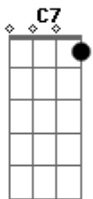

Men At Work - In To My Life

Tom: G
Intro: G C

Riff:

G C
Carpet stained with my red wine
G C
I've been staring at the fire
G C
I keep looking at the time
G C
I'm waiting on you

G C
I can hear the howling wind
G C
Yes the sound is getting higher
G C
As the night is closing in
G C
I'm waiting on you

C C7 C7
Those big black eyes wicked smile that you
D C
flash as you walk through my door
G C
Into my life
G C
Into my life
G C G C
Into my life

G C
Won't you come in and sit right down
G C
Here let me pour a Stolichnaya
G C
Why is it when you come around
G C
I'm waiting on you

G C
Into my life
G C
Into my life
G C G C
Into my life

(G C)(4x)

G C
You call me on the telephone
G C
You say that I am always busy
G C
So why am I here all alone

G C
Waiting on you
G C
I pick you up in my white car
G C
I could fall ever so easily
G C
Why you keep me hanging on
G C
I'm waiting on you

C C7 C7
still Those big black eyes wicked smile that you
D C
flash as you walk through my door
G C
Into my life
G C
Into my life
G C G C
Into my life

Acordes

© ukulele-chords.com

© ukulele-chords.com

© ukulele-chords.com