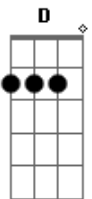

Men At Work - In To My Life

Tom: G
Intro: G C

Riff:

G C
Carpet stained with my red wine
G C
I've been staring at the fire
G C
I keep looking at the time
G C
I'm waiting on you

G C
I can hear the howling wind
G C
Yes the sound is getting higher
G C
As the night is closing in
G C
I'm waiting on you

C C7 C7
Those big black eyes wicked smile that you
D C
flash as you walk through my door
G C
Into my life
G C
Into my life
G C G C
Into my life

G C
Won't you come in and sit right down
G C
Here let me pour a Stolichnaya
G C
Why is it when you come around
G C
I'm waiting on you

G C
Into my life
G C
Into my life
G C G C
Into my life

(G C)(4x)

G C
You call me on the telephone
G C
You say that I am always busy
G C
So why am I here all alone

G C
Waiting on you
G C
I pick you up in my white car
G C
I could fall ever so easily
G C
Why you keep me hanging on
G C
I'm waiting on you

C C7 C7
still Those big black eyes wicked smile that you
D C
flash as you walk through my door
G C
Into my life
G C
Into my life
G C G C
Into my life

Acordes

© ukulele-chords.com

© ukulele-chords.com

© ukulele-chords.com