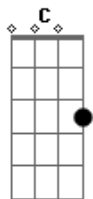

Men At Work - In To My Life

Tom: G
Intro: G C

Riff:

G C
Carpet stained with my red wine
G C
I've been staring at the fire
G C
I keep looking at the time
G C
I'm waiting on you

G C
I can hear the howling wind
G C
Yes the sound is getting higher
G C
As the night is closing in
G C
I'm waiting on you

C C7 C7
Those big black eyes wicked smile that you
D C
flash as you walk through my door
G C
Into my life
G C
Into my life
G C G C
Into my life

G C
Won't you come in and sit right down
G C
Here let me pour a Stolichnaya
G C
Why is it when you come around
G C
I'm waiting on you

G C
Into my life
G C
Into my life
G C G C
Into my life

(G C)(4x)

G C
You call me on the telephone
G C
You say that I am always busy
G C
So why am I here all alone

G C
Waiting on you
G C
I pick you up in my white car
G C
I could fall ever so easily
G C
Why you keep me hanging on
G C
I'm waiting on you

C C7 C7
still Those big black eyes wicked smile that you
D C
flash as you walk through my door
G C
Into my life
G C
Into my life
G C G C
Into my life

Acordes

© ukulele-chords.com

© ukulele-chords.com

© ukulele-chords.com