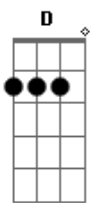

Men At Work - Be Good Johnny

Tom: C

(se quiser tocar na guitarra, fica melhor tocar com as mesmas notas em 5ª)

D C Bm C
D C Bm C
Skip de skip, up the road Off to school we go
D "Don't you be a bad boy Johnny Don't you slip up '
Or play the fool"
D C Bm C
"Oh no Ma, Oh no Da, I'll be your golden boy
D C Bm C
I will obey every golden rule"

F F G
Get told by the teach - er
F G F F G
Not to day-dream Told by my moth - er:
D G
Be good Be good Be good be good be good Be good
D7 G
be good be good be good (johnny)
F F G
Get told by the teach - er
F G F F G
Not to day-dream Told by my moth - er:
D G
Be good Be good Be good be good be good Be good
D7 G
be good be good be good (johnny)

D C
"Are you going to play football this year, John?"
Bm
"No!"
C D C
"Oh, well you must be going to play cricket this year then,

are you Johnny?"
Bm C
"No! no! no! No! no! no!"
D C Bm
"Boy, you sure are a funny kid, Johnny,
C D
but I like you! So tell me,
C Bm
what kind of a boy are you, John?"
F F G
I only like dream - ing
F G
All the day long
F F G
Where no one is scream - ing
D
Be good be good
C
Be good be good be good
Bm C
Be good be good be good be good
D
Be good be good
C
Be good be good be good
Bm C
Be good be good be good be good (johnny)
D
Be good be good
C
Be good be good be good
Bm C
Be good be good be good be good (johnny)
D
Be good be good
C
Be good be good be good
Bm C
Be good be good be good be good (johnny)
D C Bm C
D C Bm C D

Acordes