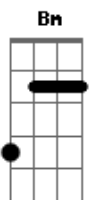

© ukulele-chords.com