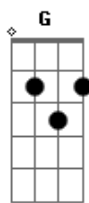

© ukulele-chords.com