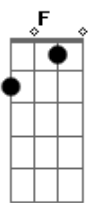

© ukulele-chords.com