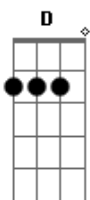

Men At Work - Be Good Johnny

Tom: C

(se quiser tocar na guitarra, fica melhor tocar com as mesmas notas em 5ª)

D C Bm C
D C Bm C
Skip de skip, up the road Off to school we go
D "Don't you be a bad boy Johnny Don't you slip up '
Or play the fool"
D C Bm C
"Oh no Ma, Oh no Da, I'll be your golden boy
D C Bm C
I will obey every golden rule"

F F G
Get told by the teach - er
F G F F G
Not to day-dream Told by my moth - er:
D G
Be good Be good Be good be good be good Be good
D7 G
be good be good be good (johnny)
F F G
Get told by the teach - er
F G F F G
Not to day-dream Told by my moth - er:
D G
Be good Be good Be good be good be good Be good
D7 G
be good be good be good (johnny)

D C
"Are you going to play football this year, John?"
Bm
"No!"
C D C
"Oh, well you must be going to play cricket this year then,

are you Johnny?"
Bm C
"No! no! no! No! no! no!"
D C Bm
"Boy, you sure are a funny kid, Johnny,
C D
but I like you! So tell me,
C Bm
what kind of a boy are you, John?"
F F G
I only like dream - ing
F G
All the day long
F F G
Where no one is scream - ing
D
Be good be good
C
Be good be good be good
Bm C
Be good be good be good be good
D
Be good be good
C
Be good be good be good
Bm C
Be good be good be good be good (johnny)
D
Be good be good
C
Be good be good be good
Bm C
Be good be good be good be good (johnny)
D
Be good be good
C
Be good be good be good
Bm C
Be good be good be good be good (johnny)
D C Bm C
D C Bm C D

Acordes