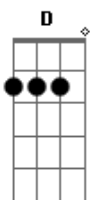

Men At Work - Be Good Johnny

Tom: C

(se quiser tocar na guitarra, fica melhor tocar com as mesmas notas em 5ª)

D C Bm C
D C Bm C
Skip de skip, up the road Off to school we go
D "Don't you be a bad boy Johnny Don't you slip up '
Or play the fool"
D C Bm C
"Oh no Ma, Oh no Da, I'll be your golden boy
D C Bm C
I will obey every golden rule"

F F G
Get told by the teach - er
F G F F G
Not to day-dream Told by my moth - er:
D G
Be good Be good Be good be good be good Be good
D7 G
be good be good be good (johnny)
F F G
Get told by the teach - er
F G F F G
Not to day-dream Told by my moth - er:
D G
Be good Be good Be good be good be good Be good
D7 G
be good be good be good (johnny)

D C
"Are you going to play football this year, John?"
Bm
"No!"
C D C
"Oh, well you must be going to play cricket this year then,

are you Johnny?"
Bm C
"No! no! no! No! no! no!"
D C Bm
"Boy, you sure are a funny kid, Johnny,
C D Bm
but I like you! So tell me,
C Bm
what kind of a boy are you, John?"
F F G
I only like dream - ing
F G
All the day long
F F G
Where no one is scream - ing
D
Be good be good
C
Be good be good be good
Bm C
Be good be good be good be good
D
Be good be good
C
Be good be good be good
Bm C
Be good be good be good be good (johnny)
D
Be good be good
C
Be good be good be good
Bm C
Be good be good be good be good (johnny)
D
Be good be good
C
Be good be good be good
Bm C
Be good be good be good be good (johnny)
D C Bm C
D C Bm C D

Acordes