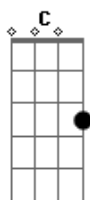

© ukulele-chords.com

© ukulele-chords.com