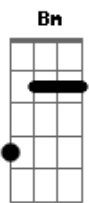

© ukulele-chords.com