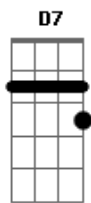

© ukulele-chords.com