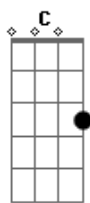

© ukulele-chords.com

© ukulele-chords.com