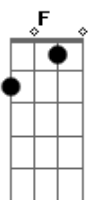

© ukulele-chords.com