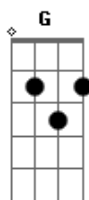

© ukulele-chords.com