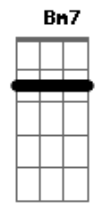

© ukulele-chords.com