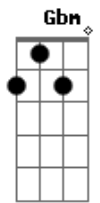

© ukulele-chords.com