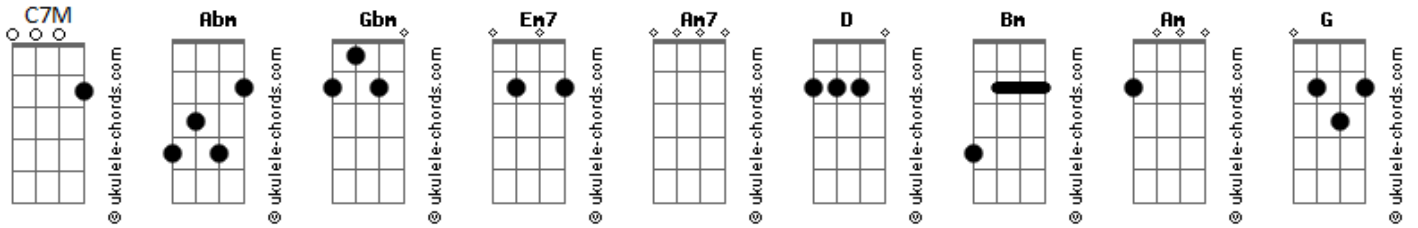

Meltt - Love Again

tom:
Abm (forma dos acordes no tom de Gbm)
Capotraste na 2ª casa
Intro: Em7 C7M Am7 D
Em7 C7M Am7 D
Em7 C7M Am7 Bm D

[Verse 1]

Em7 C7M
I don?t have the answer
Am7
To your worries
Bm D Em7
Oh, that I can hardly stand
C7M
And it?s not the only
Am7
No, you?re not the only
Bm D Em7
One that I could ever have
C7M
Don?t wanna be slowing
Am7
Maybe I should be going
Bm D Em7
Since we hang on by a thread

(C7M Am7 D Am)

[Refrão]

Am G
In doubt
G D
Nothing?s in my sleeve
Am G
No it isn?t over now
G D
Makes me feel naïve
Am G
Better not be the one who falls in love again
D
Don?t want to make-believe now

(Em7 C7M Am7)

Acordes

(Bm D)

[Segunda Parte]

Em7 C7M
I don?t think it?s a given
Am7
So here we are wishing
Bm D Em7
We can live with our contrast
C7M
It?s not the only
Am7
No it?s not the only
Bm D Em7
Reason I could ever add
C7M
Maybe I could be growing
Am7
Instead of always holding
Bm D Em7
Half my life in doubtfulness

(Em7 C7M Am7)
(Bm D)

[Refrão]

Am G
Calm down
G D
There?s no need to grieve
Am G
We?re both very young for now
G D
Try to get some sleep
Am G
Better not be the one who falls in love again
D
And put this on repeat
Am G
It?s a crucial life equation
D
When will I concede

[Final] Am7 G D