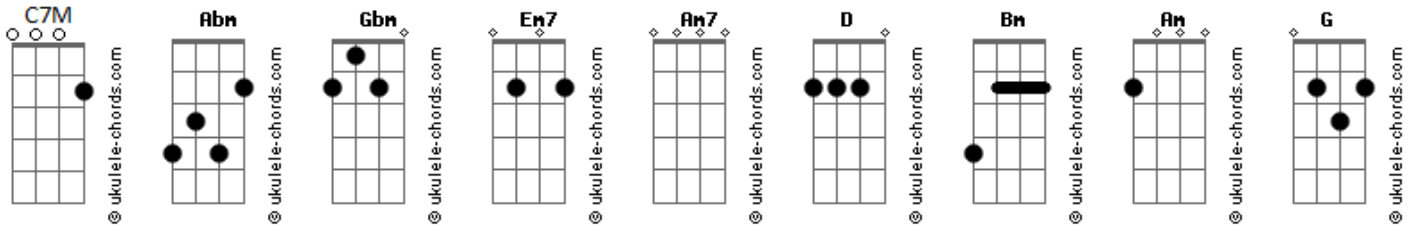

Meltt - Love Again

tom:
Capotraste na 2ª casa
Intro: **Em7 C7M Am7 D**
Em7 C7M Am7 D
Em7 C7M Am7 Bm D

[Verse 1]

Em7 C7M
I don't have the answer
Am7
To your worries
Bm D Em7
Oh, that I can hardly stand
C7M
And it's not the only
Am7
No, you're not the only
Bm D Em7
One that I could ever have
C7M
Don't wanna be slowing
Am7
Maybe I should be going
Bm D Em7
Since we hang on by a thread

(**C7M Am7 D Am**)

[Refrão]

Am G
In doubt
G D
Nothing's in my sleeve
Am G
No it isn't over now
G D
Makes me feel naïve
Am G
Better not be the one who falls in love again
D
Don't want to make-believe now

(**Em7 C7M Am7**)

Acordes

(**Bm D**)

[Segunda Parte]

Em7 C7M
I don't think it's a given
Am7
So here we are wishing
Bm D Em7
We can live with our contrast
C7M
It's not the only
Am7
No it's not the only
Bm D Em7
Reason I could ever add
C7M
Maybe I could be growing
Am7
Instead of always holding
Bm D Em7
Half my life in doubtfulness

(**Em7 C7M Am7**)
(**Bm D**)

[Refrão]

Am G
Calm down
G D
There's no need to grieve
Am G
We're both very young for now
G D
Try to get some sleep
Am G
Better not be the one who falls in love again
D
And put this on repeat
Am G
It's a crucial life equation
D
When will I concede

[Final] **Am7 G D**