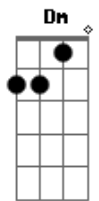

Dm **G**
I follow you
Em **Am**
Pretend you want me to
Dm **G**
Living a test

C
Locked up with you
Am
I thought you trust me enough
Dm **G**
Then I do stupid things
Em **Am**
The things I always do
Dm **G**
This time with you
C
Our love is new

E|-----|-----|-----|-----|
-----|
B|-----6-----6-|-----5-----3-|-----5-----3-|-----
-1-----|
G|-----5-----4-|-----4-----2-|-----4-----2-|-----
-0-----0-|
D|---7---7---|---5---3---|---5---5---|---2---
---2-3---|
A|-----|-----|-----|-----|
-----|
E|-----|-----|-----|-----|
-----|

E|-----|-----|-----|-----|
-----|

It's been too long since you are gone
I am thinking of you alone
You never showed me how
Much you're scared of what was going on

Dm **G**
I follow you
Em **Am**
Pretend you need me to
Dm **G**
Living a test

C
Not there with you
Am
I thought you trust me enough
Dm **G**
But I do stupid things
Em **Am**
The things I always do
Dm **G**
This time with you
C
Our love is new

E|-----|-----|-----|-----|
-----|
B|-----6-----6-|-----5-----3-|-----5-----3-|-----
-1-----|
G|-----5-----4-|-----4-----2-|-----4-----2-|-----
-0-----0-|
D|---7---7---|---5---3---|---5---5---|---2---
---2-3---|
A|-----|-----|-----|-----|
-----|
E|-----|-----|-----|-----|
-----|

I need someone
To be close forever
My own demons
Sneak under my pillow
I'm so far that it comes and goes forever
I need you here
Stay and show me your love

[Solo] **Dm G Em Am Dm G C Am**

Acordes

© ukulele-chords.com