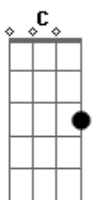

Melody's Echo Chamber - I Follow You

Tom: C

E|-----|-----|-----|-----|
-----|
B|-----6-----6-|-----5-----3-|-----5-----3-|-----
-1-----|
G|-----5-----4-|-----4-----2-|-----4-----2-|-----
-0-----0-|
D|---7---7---7---|---5---3---3---|---5---5---5---|---2---
---2-3---|
A|-----|-----|-----|-----|
-----|
E|-----|-----|-----|-----|
-----|

I was wrong and you were cold
I was hoping you might go
You never showed me how
Much you cared or what was going on

Dm **G**
I follow you
Em **Am**
Pretend you want me to
Dm **G**
Living a test

C
Locked up with you
Am
I thought you trust me enough
Dm **G**
Then I do stupid things
Em **Am**
The things I always do
Dm **G**
This time with you
C
Our love is new

E|-----|-----|-----|-----|
-----|
B|-----6-----6-|-----5-----3-|-----5-----3-|-----
-1-----|
G|-----5-----4-|-----4-----2-|-----4-----2-|-----
-0-----0-|
D|---7---7---7---|---5---3---3---|---5---5---5---|---2---
---2-3---|
A|-----|-----|-----|-----|
-----|
E|-----|-----|-----|-----|
-----|

E|-----|-----|-----|-----|
-----|

It's been too long since you are gone
I am thinking of you alone
You never showed me how
Much you're scared of what was going on

Dm **G**
I follow you
Em **Am**
Pretend you need me to
Dm **G**
Living a test

C
Not there with you
Am
I thought you trust me enough
Dm **G**
But I do stupid things
Em **Am**
The things I always do
Dm **G**
This time with you
C
Our love is new

E|-----|-----|-----|-----|
-----|
B|-----6-----6-|-----5-----3-|-----5-----3-|-----
-1-----|
G|-----5-----4-|-----4-----2-|-----4-----2-|-----
-0-----0-|
D|---7---7---7---|---5---3---3---|---5---5---5---|---2---
---2-3---|
A|-----|-----|-----|-----|
-----|
E|-----|-----|-----|-----|
-----|