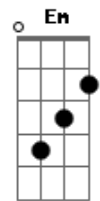

© ukulele-chords.com