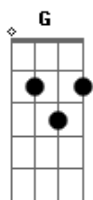

Melody's Echo Chamber - I Follow You

Tom: C

E|-----|-----|-----|-----|
 -----|
 B|-----6-----6-|-----5-----3-|-----5-----3-|-----
 -1-----|
 G|-----5-----4-|-----4-----2-|-----4-----2-|-----
 -0-----0-|
 D|---7---7---7---|---5---3---3---|---5---5---5---|---2---
 ---2-3---|
 A|-----|-----|-----|-----|
 -----|
 E|-----|-----|-----|-----|
 -----|

E|-----|-----|-----|-----|
 -----|

It's been too long since you are gone
 I am thinking of you alone
 You never showed me how
 Much you're scared of what was going on

Dm **G**
 I follow you
Em **Am**
 Pretend you need me to
Dm **G**
 Living a test

C
 Not there with you
Am
 I thought you trust me enough
Dm **G**
 But I do stupid things
Em **Am**
 The things I always do
Dm **G**
 This time with you
C
 Our love is new

E|-----|-----|-----|-----|
 -----|
 B|-----6-----6-|-----5-----3-|-----5-----3-|-----
 -1-----|
 G|-----5-----4-|-----4-----2-|-----4-----2-|-----
 -0-----0-|
 D|---7---7---7---|---5---3---3---|---5---5---5---|---2---
 ---2-3---|
 A|-----|-----|-----|-----|
 -----|
 E|-----|-----|-----|-----|
 -----|

I need someone
 To be close forever
 My own demons
 Sneak under my pillow
 I'm so far that it comes and goes forever
 I need you here
 Stay and show me your love

[Solo] **Dm G Em Am Dm G C Am**

Acordes

© ukulele-chords.com