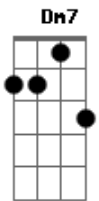

© ukulele-chords.com