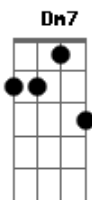

© ukulele-chords.com

© ukulele-chords.com