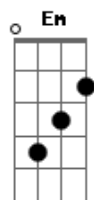

© ukulele-chords.com