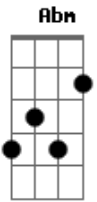

© ukulele-chords.com