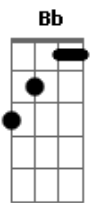

© ukulele-chords.com