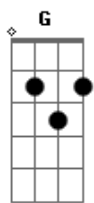

© ukulele-chords.com