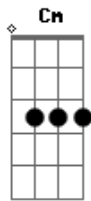

Melanie Martinez - Toxic

Tom: G

Cm
Baby, can't you see?
Cm
I'm callin'
Cm
A guy like you should wear a warnin'
Eb G Cm
It's dangerous, I'm fallin'

Cm
There's no escape, I can't wait
Cm
I need a hit, baby gimme it
Eb G
You're dangerous, I'm lovin' it

Cm
Too high, can't come down
Eb
Losing my head, spinning round and round
G
Do you feel me now?

Cm Eb
Taste of your lips, I'm on a ride
D G
You're toxic, I'm slippin' under
Cm Eb
With the taste of your poison paradise
D
I'm addicted to you
G Cm Eb
Don't you know that you're toxic?
D
And I love what you do
G Cm
Don't you know that you're toxic?

Cm
It's gettin' late to give you up
Eb G Cm
I took a sip from my devil's cup
Eb G Cm
Slowly, it's taking over me

Cm
Too high, can't come down
Eb
Losing my head, spinning round and round
G Cm
Do you feel me now?

Cm Eb
Taste of your lips, I'm on a ride
D G
You're toxic, I'm slippin' under
Cm Eb
With the taste of your poison paradise

D
I'm addicted to you
G Cm Eb
Don't you know that you're toxic?
D
And I love what you do
G Cm Eb
Don't you know that you're toxic?
D
Yeah, I love what you do
G
Don't you know that you're toxic?

Cm Eb
Taste of your lips I'm on a ride
D G
You're toxic, I'm slippin' under
Cm Eb
With the taste of your poison paradise
D
I'm addicted to you
G Cm Eb
Don't you know that you're toxic?
D
Yeah, I love what you do
G
Don't you know that you're toxic?

Cm
Intoxicate me now
Eb
With your lovin' now
D
I think I'm ready now
G
I think I'm ready now

Cm
Intoxicate me now
Eb
With your lovin' now
D G
I think I'm ready now

Cm
Intoxicate me now
Eb
With your lovin' now
D
I think I'm ready now
G
I think I'm ready now

Cm
Intoxicate me now
Eb
With your lovin' now
D G
I think I'm ready now

Cm
Intoxicate me now

Acordes

© ukulele-chords.com

© ukulele-chords.com

© ukulele-chords.com

© ukulele-chords.com