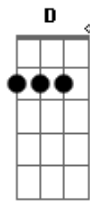

© ukulele-chords.com