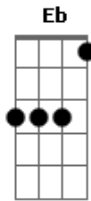

© ukulele-chords.com