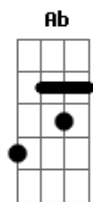

© ukulele-chords.com