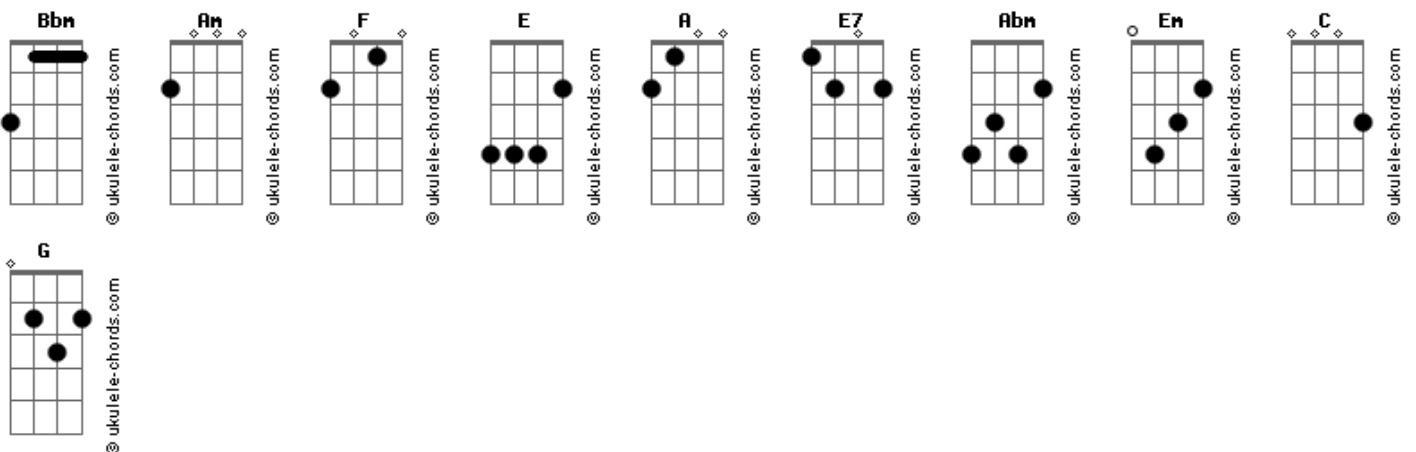

When you aren't around
I sink into the ground ^{Am}
I try to pretend ^E
I'm closer to you
Never understand it ^F ^{E7}
You're always on my mind ^{Am}
I cannot help it ^C ^G
I don't wanna be carryin' ^F ^{E7}

The weight on my shoulders
Death has come to me ^{Am}
Kissed me on the cheek ^G
Gave me closure
Immortal by design ^F ^{E7}

I'll be meetin'
You here every time ^{Am}

[Refrão]

Back from the dead ^F
Back from the dead
I'm back from the dead ^{E7}
Back from the dead
I'm back from the dead ^{Am}
Back from the dead
I'm back from the dead ^G
Back from the dead
I'm back from the dead ^F
Back from the dead (Death)
Back from the dead (Death) ^{E7}

Acordes

I'm back from the dead (Death)

Back from the dead
I'm back from the dead (Death) ^{Am}
Back from the dead (Death)
I'm back from the dead (Death) ^G

Back from the dead

[Ponte]

Please, don't ever worry ^F ^{Em}

(I'm back from the dead

Back from the dead)

(I'm back from the dead

Back from the dead)

I know it's morbid ^{E7} ^{Am}

(I'm back from the dead

Back from the dead)

But we all die one day ^G

(I'm back from the dead

Back from the dead)

(I'm back from the dead

Back from the dead)

[Refrão]

I'm back from the dead ^F
Back from the dead

I'm back from the dead ^{E7}
Back from the dead

I'm back from the dead ^{Am}
Back from the dead

I'm back from the dead ^G
Back from the- (I'm back)