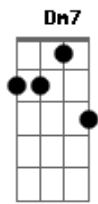

Dm Gm
Dakishimete odora sete
C F
Nani mo shiranai kao de
Gm C F Bb
Odori tsukaretara odori tsukaretara
Gm A Dm
Watashi kara kiete ageru

Acordes

© ukulele-chords.com

© ukulele-chords.com

© ukulele-chords.com