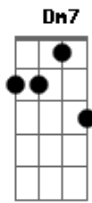

© ukulele-chords.com

© ukulele-chords.com