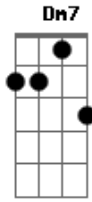

© ukulele-chords.com