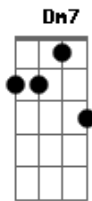

© ukulele-chords.com

© ukulele-chords.com