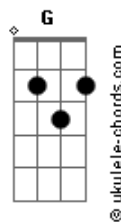

# Meghan Trainor - Bad For Me (feat. Teddy Swims)

tom:  
 C  
 Please, don't make promises that you can't keep  
 Your best intentions end up hurting me  
 No matter what, I love you endlessly  
 I know we're blood, but this love's bad for me  
 I can't tell you what I wanna say  
 'Cause I'm, I'm afraid that you won't change  
 Sometimes, I just wanna scream in your face  
 But when you're in pain, I just walk away  
 And my  
 My therapist told me to write you a letter, hm, hm  
 She said if I did, it would make me feel better  
 But it wouldn't do shit even if I sent it  
 'Cause you won't get it, you're too damn selfish, hm, hm  
 [Refrão]

## Acordes

F C  
 From someone I held so close, hm  
 Am  
 Damn, it's hard for me to draw that line  
 F C  
 And leave you on the other side  
 G  
 But my  
 C  
 My therapist told me to write you a letter, hm, hm  
 G  
 She said if I did, it would make me feel better, ah, oh  
 G Am  
 But it wouldn't do shit even if I sent it  
 F G  
 'Cause you won't get it, you're too damn selfish, oh  
 [Refrão]  
 G Am  
 And when you lie (and when you lie) there's a part of you that dies  
 F Am  
 That I'm left with (I'm left with), it gets hectic (it gets hectic)  
 G Am  
 When you lie (and when you lie) i wonder why i try  
 F G  
 But you can't help it, you're too damn selfish, hm, hm  
 [Refrão]