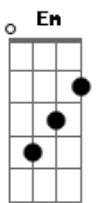

© ukulele-chords.com