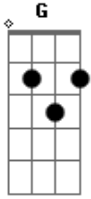

Megadeth - Wanderlust

Tom: **G**
Intro:

interlude:

then: (this section may be played with the open **D** string, it's difficult to tell)

chords for the faster part:

chorus:

"the game I play..."

Acordes