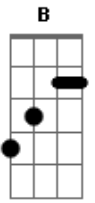

© ukulele-chords.com