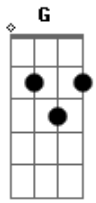

© ukulele-chords.com