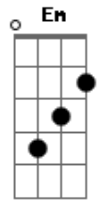

© ukulele-chords.com