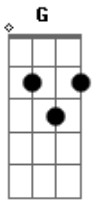

© ukulele-chords.com