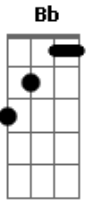

© ukulele-chords.com