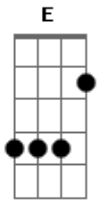

© ukulele-chords.com