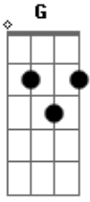

Riff 1
Guitarra 1: (let chords ring)

Riff 3 x7
"Behold...the flames rise..."
"...ashes you'll annoint..."

Guitarra 2:

Riff 4 (Guitar 2 plays notes in)

Riff 1a
Guitar 1

```
B|-----|
G|-----10--9-----|
D|-----8--7--7--9\--|
A|-----5--7\--|
E|-0-000-000-000-000-000-----|
```

Riff 7

Riff 2

Riff 8

```
B|-----|
G|-----|
D|-2-----2-|
A|-0-----0-|
E|----2222222222222-5-2222222222----|
```

Riff 9
"I am the Devil's advocate..."
"A salesman if you will..."
"You know my name..."
"You know my name..."

End solo

Riff 10

Riff 3 (Solo Rhythm)

Guitar 1 (let chords ring)

"The conjuring.....Obey!"

Guitar 2

Acordes

© ukulele-chords.com