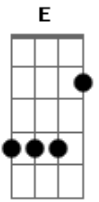

© ukulele-chords.com