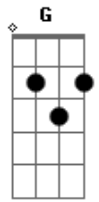

© ukulele-chords.com