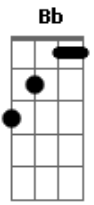

© ukulele-chords.com