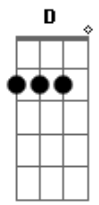

Acordes

© ukulele-chords.com