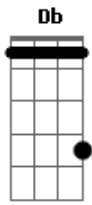

© ukulele-chords.com