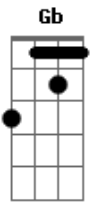

© ukulele-chords.com