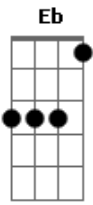

© ukulele-chords.com