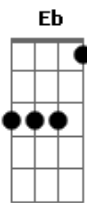

Acordes

© ukulele-chords.com

© ukulele-chords.com

© ukulele-chords.com

© ukulele-chords.com

© ukulele-chords.com

© ukulele-chords.com