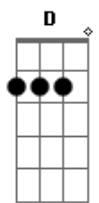

Acordes

© ukulele-chords.com