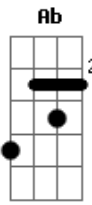

© ukulele-chords.com