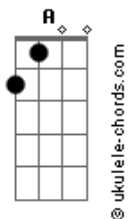

Megadeth - Never Dead

Tom: A

Interlude
Guitar 1:

Intro: Guitar 1:

.....

Main Riff
Guitar 1/2:

Verse
Guitar 1/2:

.....

Pre-Chorus
Guitar 1/2:

.....

.....

.....

Chorus
Guitar 1/2:

Pre-Verse
Guitar 1/2:

Verse
Guitar 1/2:

.....

Pre-Chorus
Guitar 1/2:

.....

.....

Acordes

.....

Chorus
Guitar 1/2:

Bridge
Guitar 1:

Guitar 2:

.....

Guitar 1:

Guitar 2:

.....

Pre-Solo
Guitar 1:

Guitar 2:

.....

Solo
Guitar 1:

T T T T

Guitar 2:

.....

Guitar 1 (Tremolo pick):

Guitar 2:

Guitar 1:

Guitar 2:

.....

Chorus / Outro
Guitar 1/2: