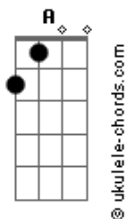

Megadeth - Never Dead

Tom: A

Interlude
Guitar 1:

Intro: Guitar 1:

.....

Main Riff
Guitar 1/2:

Verse
Guitar 1/2:

.....

Pre-Chorus
Guitar 1/2:

.....

.....

.....

Chorus
Guitar 1/2:

Pre-Verse
Guitar 1/2:

Verse
Guitar 1/2:

.....

Pre-Chorus
Guitar 1/2:

.....

.....

Acordes

.....

Chorus
Guitar 1/2:

Bridge
Guitar 1:

Guitar 2:

.....

Guitar 1:

Guitar 2:

.....

Pre-Solo
Guitar 1:

Guitar 2:

.....

.....

Solo
Guitar 1:

T T T T

Guitar 2:

.....

Guitar 1 (Tremolo pick):

Guitar 2:

Guitar 1:

Guitar 2:

.....

Chorus / Outro
Guitar 1/2: