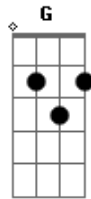

© ukulele-chords.com