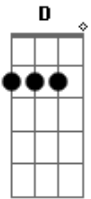

© ukulele-chords.com