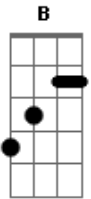

© ukulele-chords.com