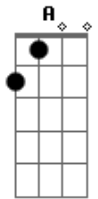

this will come..." "And now to you, "...bells of Hades ring" "Is this a
pestilence" "...a putrefying nightmare..." "...to unhallow thy name?"
On repeat, gtr. 1 rides G string
2nd fret LEAD 3: GUITAR 1
breath..." "More noxious than the serpent's
"...malevolently destined" "More flames" "Smell of brimstone..." "...dancing in the
corrupt than the malice..."
Guitar 1
only on this part
"...of Chronazon" "More disease than the wind..."
"...of the moonlight sun"
"Putrefaction you have caused..."
"...no need for confession" "Now
you wish you had a god..."
"...to stop your demolition"
"Crushing the bones of the hundred folds..." LEAD 3 RHYTHM: GUITAR 2
"...swinging the judgement hammer" "Man, woman,
child, no one is safe..." SECTION G: BOTH
dead are the banner" "...the heads of the GUITARS
SECTION F: BOTH GUITARS "Looking down
the cross..."
"...speak no evil" "I'm looking down the cross..."
"...speak no evil"
SECTION F: BOTH GUITARS "Looking down the cross..." "...speak no evil" "I'm
looking down the cross..."
"And this was all you got..." "...so END: BOTH GUITARS
don these broken wings"
"Sands of time run out..."
"...speak no evil"

Acordes

© ukulele-chords.com