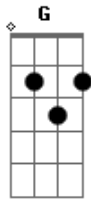

© ukulele-chords.com