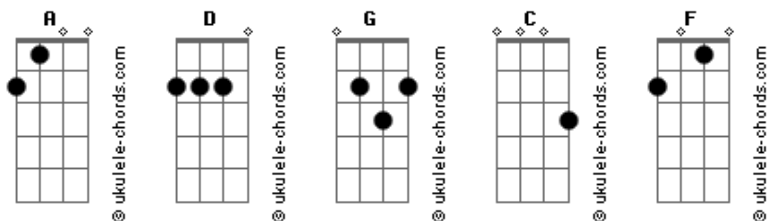

# Megadeth - Kingmaker

Tom: **A**  
 (com acordes na forma de )  
 Tuning: **D** (drop all strings a whole step) Afinação: **D G C F A D**

Riff 1

Final time:

Riff 2

1st ending:

2nd ending:

Guitar fills over Riff 2

Guitar fill #1:  
 Guitar 1

Guitar 2

Guitar fill #2:  
 Guitar 1

Guitar 2

End Guitar Fills

Riff 3

Guitar fills over Riff 3:  
 Guitar 1

Guitar 2

## Acordes

Play Riff 1 Solo Rhythm

Solo (Broderick)

End Solo

Play Riff 2

Play Riff 3

Play Riff 4 [4th ending is same as previous 3 this time]

Riff 5 (Solo Rhythm)