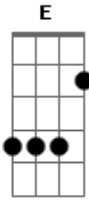

© ukulele-chords.com