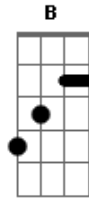

© ukulele-chords.com