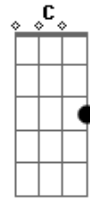

© ukulele-chords.com