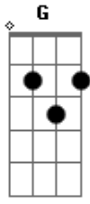

© ukulele-chords.com