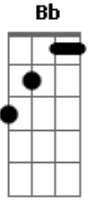

© ukulele-chords.com