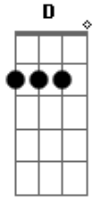

(end solo)

(end solo)

(solo - Broderick)

Acordes

© ukulele-chords.com