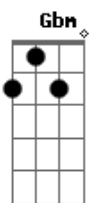

© ukulele-chords.com