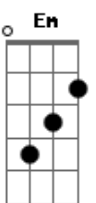

© ukulele-chords.com