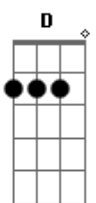

D
We're on a one - way mission

Oh we can take it all night

G
We are the sunshine nation

D
Girl check the sound and lights

A Ab G
Is it my imagination?

D A
Oh do you feel good?

Pre-Chorus:

D D
What a day, what a day, what a day
G
What a day, what a day, what a day
D D
What a day, what a day, what a day
G
What a day, these are the days

Chorus:

Em
Running the world
Gbm
It's the time of our lives
G A
Baby we won't ever die
G A D
'Cause we're the young we're alright

D
We gotta stop this feeling

G
'Cause I don't wanna live twice

We'd better start believing

D
Before we run out of time

A Ab G
Oh is it my imagination?

D A

Or do you feel good?

Pre-Chorus:

D D
What a day, what a day, what a day
G
What a day, what a day, what a day
D D
What a day, what a day, what a day
G
What a day, these are the days

Chorus:

Em
Running the world
Gbm
It's the time of our lives
G A
Baby we won't ever die
G A D
'Cause we're the young we're alright

Guitar Solo: (2:26)

Chorus:

Em
Running the world
Gbm
It's the time of our lives
G A
Baby we won't ever die
Em
Fight till we fall
Gbm
Standing tall
G A
Time is on our side
G A D
'Cause we're the young we're alright

D G C
What a day, what a day, what a day
D G C
What a day, what a day, what a day
D G C
What a day, what a day, what a day
D G C
What a day, what a day, what a day

A Ab G
Is it my imagination? (No)
A Ab G
I said it's my imagination?(No, no, no, no)
A Ab G
Is it my imagination?
D
We're the young we're alright yeah

Acordes

© ukulele-chords.com