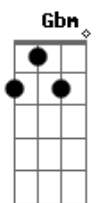

© ukulele-chords.com