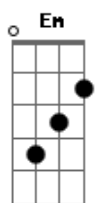

© ukulele-chords.com