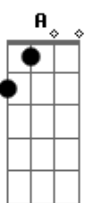

© ukulele-chords.com