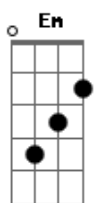

© ukulele-chords.com