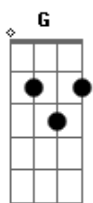

McFly - Ultraviolet

Tom: G

INTRO

Nothing goes to plan
It's all a game of chance they say in Wonderland
There's magic in the air
A tragic love affair that I don't understand

CHORUS

G A D A Bm
These summer girls are really something else
G A D
Our lives are short but the nights are long

VERSE

D7
Mrs halloween
D D7
Is drinking at the bar again in New Orleans
G
She throws another dart

D
It narrowly avoids my lonely broken heart
D7
Torn apart

G A D A Bm
These summer girls are really something else (it won't be long)
G A D
Our lives are short but the nights are long
C G D
The nights go on and on
C G D
The nights go on and on
C G D
The nights go on and on

Bm
So pinch me I must be dreaming
A
My life has lost all its meaning
G A D

But i like the way I'm feeling now

Bm
Kissing her lips at midnight
A
Under the stars and moonlight
G A D
But i never thought we'd be this wrong

C G D
The nights go on and on
C G D
The nights go on and on
C G D
The nights go on and on

VERSE

D7 D7
She's looking good tonight
I love the way she glows in ultraviolet light
Intoxicate my mind
I know that love is blind
And I'm not seeing right
D7
I'm not alright

G A D A Bm
These summer girls are really something else (it won't be long)
G A D
Our lives are short and the nights are long

G A D A Bm
These summer girls are really something else (it won't be long)
G A D
Our lives are short and the nights are long
C G D
The nights go on and on
C G D
The nights go on and on
C G D
The nights go on and on

D7 = com o dedo quatro na 3ª casa da 1ª corda

Acordes

© ukulele-chords.com