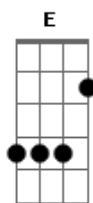

McFly - Ultraviolet

Tom: G

INTRO

Nothing goes to plan
It's all a game of chance they say in Wonderland
There's magic in the air
A tragic love affair that I don't understand

CHORUS

G A D A Bm
These summer girls are really something else
G A D
Our lives are short but the nights are long

VERSE

D7
Mrs halloween
D D7
Is drinking at the bar again in New Orleans
G
She throws another dart

D
It narrowly avoids my lonely broken heart
D7
Torn apart

G A D A Bm
These summer girls are really something else (it won't be long)
G A D
Our lives are short but the nights are long
C G D
The nights go on and on
C G D
The nights go on and on
C G D
The nights go on and on

G A D A Bm
These summer girls are really something else (it won't be long)
G A D
Our lives are short and the nights are long

G A D A Bm
These summer girls are really something else (it won't be long)
G A D
Our lives are short and the nights are long
C G D
The nights go on and on
C G D
The nights go on and on
C G D
The nights go on and on

D7 = com o dedo quatro na 3ª casa da 1ª corda

Acordes

© ukulele-chords.com

© ukulele-chords.com

© ukulele-chords.com

© ukulele-chords.com

© ukulele-chords.com

© ukulele-chords.com