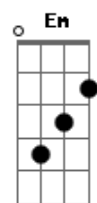

ukulele-chords.com