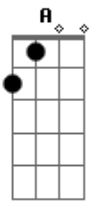

McFly - Sunny Side Of The Street

Tom: D

Intro 2 D D

D
If you go walking you best follow me
cause I'll show you something that you won't believe
D
I'll make you love me the next time we meet on the sunny side
of the street
D G
Tchu tchu tchu ru, tchu tchu tchu ru [on the sunny side of the
street] [2x]
D G
So many colours like ... number has kept me alive
D A
So when you're down come to me on the sunny side of the street
D G
Tchu tchu tchu ru, tchu tchu tchu ru [on the sunny side of the
street] [2x]
G Gm
Take a step out of the shade and give your heart away
D [xxx434]
Believe it's somewhere It's easy to find

D
Believe it's somewhere It's easy to find

G A
Just close your eyes, go hear it beat Oh, on the sunny side of
the street

Acordes

© ukulele-chords.com

© ukulele-chords.com

© ukulele-chords.com

© ukulele-chords.com