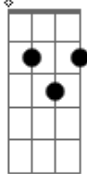

© ukulele-chords.com

G