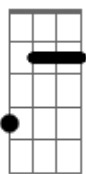

McFly - She Left Me

Tom: G

(intro) G Bm C D G Bm C Cm

G Bm
She walked in and said she didn't
C
wanna know

D
any more

G Bm C
Before I could ask why she was gone
Cm
out the door

Bm Em
I didn't know,

Bm Em
what I did wrong

C Cm
Now I can't believe that she's gone

G Bm C Cm G7M
no no no no.

Acordes

G7M

© ukulele-chords.com

G

© ukulele-chords.com

Bm