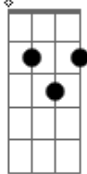

McFly - She Left Me

Tom: G

(intro) G Bm C D G Bm C Cm

G Bm
She walked in and said she didn't
C
wanna know

D
any more

G Bm C
Before I could ask why she was gone
Cm
out the door

Bm Em
I didn't know,

Bm Em
what I did wrong

C Cm
Now I can't believe that she's gone

G Bm C Cm G7M
no no no no.

Acordes

G7M

© ukulele-chords.com

G

© ukulele-chords.com

Bm