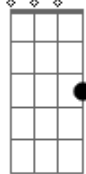

© ukulele-chords.com

C