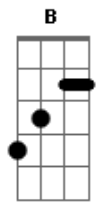

© ukulele-chords.com