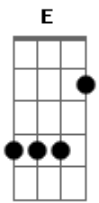

McFly - Only The Strong Survive

Tom: A

Afinação: Db Gb Cb E G Db

Intro:

Verso 1:

The worst is over
 And the sky is clear
 And there's not a place on Earth I'd rather be than here
 But on the horizon
 As the morning breaks

I can see a brand new day that's full of new mistakes

Refrão:

They tell me that only the strong survive
 I don't know if I'll make it through the night
 I guess I'll see you in the afterlife
 They tell me that only the strong survive

Refrão:

They tell me that only the strong survive
 I don't know if I'll make it through the night
 I guess I'll see you in the afterlife
 They tell me that only the strong survive

(E B A Dbm A B) (3x)

Na na na na na

They tell me that only the strong survive

Acordes

© ukulele-chords.com

© ukulele-chords.com

© ukulele-chords.com

© ukulele-chords.com

© ukulele-chords.com

© ukulele-chords.com