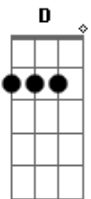

McFly - Nowhere Left To Run

Tom: C

Verso:

I've got ^Dnowhere left to run
I've got ^Cnowhere left to ^Dhide
If you ^Gleave me
If you ^Fleave me, I ^Dwould die. (2x)

Without ^Fyou
Without ^Gyou
I can't ^Flive

Refrão:

Coz I need ^{Dm}you
Yes I need ^Fyou
To save ^Gme
To save ^Fme

Verso 2:

I've got ^{Dm}no more love to give
I've got ^Cno more tears to cry
If you ^Gleave me
If you ^Gleave me, I ^Fwould die. ^{Dm}

Refrão:

Coz I need ^{Dm}you
Yes I need ^Fyou
To save ^Gme
To save ^Fme
Coz I need ^{Dm}you
Yes I need ^Fyou
To save ^Gme
To save ^Fme

To save me
I've got ^{Dm}nowhere to run,run
^{Dm}nowhere to run

^{Dm}oh
^Foh
^Goh
^Foh
^{Dm}oh
^Foh
^Goh
^Foh
^Foh

Refrão:

Coz I need ^{Dm}you
Yes I need ^Fyou
To save ^Gme
To save ^Fme
To save ^{Dm}me
Coz I need ^Fyou
Yes I need ^Gher
To save ^Fme
To save ^Fme
I've got ^Fnowhere left to run ^G (?)
^{Dm}I've got nowhere left to hide
^FIf you leave ^Gme
^{Dm}If you leave me, I would die.
^FI've got nowhere ^G
^{Dm}I've got nowhere
^FIf you leave ^Gme
^{Dm}If you leave me
^{Dm}If you leave me
^{Dm}I would die

Acordes

© ukulele-chords.com

© ukulele-chords.com

© ukulele-chords.com

© ukulele-chords.com

© ukulele-chords.com