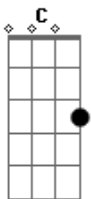

McFly - Nowhere Left To Run

Tom: C

Verso:

I've got ^Dnowhere left to run
I've got ^Cnowhere left to ^Dhide
If you ^Gleave me
If you ^Fleave me, I ^Dwould die. (2x)

Without ^Fyou
Without ^Gyou
I can't ^Flive

Refrão:

Coz I need ^{Dm}you
Yes I need ^Fyou
To save ^Gme
To save ^Fme

Verso 2:

I've got ^{Dm}no more love to give
I've got ^Cno more tears to cry
If you ^Gleave me
If you ^Gleave me, I ^Fwould die. ^{Dm}

Refrão:

Coz I need ^{Dm}you
Yes I need ^Fyou
To save ^Gme
To save ^Fme
Coz I need ^{Dm}you
Yes I need ^Fyou
To save ^Gme
To save ^Fme

To save me
I've got ^{Dm}nowhere to run,run
^{Dm}nowhere to run

^{Dm}oh
^Foh
^Goh
^Foh
^{Dm}oh
^Foh
^Goh
^Foh
^Foh

Refrão:

Coz I need ^{Dm}you
Yes I need ^Fyou
To save ^Gme
To save ^Fme
To save ^{Dm}me
Coz I need ^Fyou
Yes I need ^Gher
To save ^Fme
To save ^Fme
I've got ^Fnowhere left to run ^G (?)
^{Dm}I've got nowhere left to hide
^FIf you leave ^Gme
^{Dm}If you leave me, I would die.
^FI've got nowhere ^G
^{Dm}I've got nowhere
^FIf you leave ^Gme
^{Dm}If you leave me
^{Dm}If you leave me
^{Dm}I would die

Acordes

© ukulele-chords.com