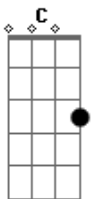

McFly - Nowhere Left To Run

Tom: C

Verso:

I've got ^Dnowhere left to run
I've got ^Cnowhere left to ^Dhide
If you ^Gleave me
If you ^Fleave me, I ^Dwould die. (2x)

Without ^Fyou
Without ^Gyou
I can't ^Flive

Refrão:

Coz I need ^{Dm}you
Yes I need ^Fyou
To save ^Gme
To save ^Fme

Verso 2:

I've got ^{Dm}no more love to give
I've got ^Cno more tears to cry
If you ^Gleave me
If you ^Gleave me, I ^Fwould die. ^{Dm}

Refrão:

Coz I need ^{Dm}you
Yes I need ^Fyou
To save ^Gme
To save ^Fme
Coz I need ^{Dm}you
Yes I need ^Fyou
To save ^Gme
To save ^Fme

To save me
I've got ^{Dm}nowhere to run,run
^{Dm}nowhere to run

^{Dm}oh
^Foh
^Goh
^Foh
^{Dm}oh
^Foh
^Goh
^Foh
^Foh

Refrão:

Coz I need ^{Dm}you
Yes I need ^Fyou
To save ^Gme
To save ^Fme
To save ^{Dm}me
Coz I need ^Fyou
Yes I need ^Gher
To save ^Fme
To save ^Fme
I've got ^Fnowhere left to run ^G (?)
I've got ^{Dm}nowhere left to hide
If you ^Fleave me ^G
If you ^{Dm}leave me, I would die.
I've got ^Fnowhere ^G
I've got ^{Dm}nowhere
If you ^Fleave me ^G
If you ^{Dm}leave me
If you ^{Dm}leave me
I would die

Acordes

© ukulele-chords.com