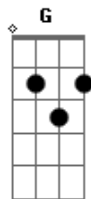

© ukulele-chords.com