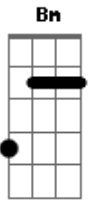

© ukulele-chords.com