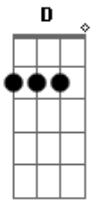

© ukulele-chords.com