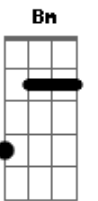

© ukulele-chords.com