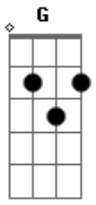

© ukulele-chords.com