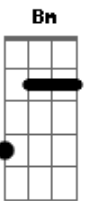

McFly - Mr. Brightside

Tom: D
Intro: Riff:

D A
Coming out of my cage
And I've been doin' just fine G

Gotta gotta be down

Because I want it all
D A
It started out with a kiss
G
How did it end up like this?

A
It's killing me

G
And taking control

D
Jealousy
G Bm
Turning saints into the sea
A D
Swimming through sick lullabies
G Bm
Choking on your alibis
A D
But it's just the price I pay
G Bm
Destiny is calling me
A D G
Open up my eager eyes
Bm A
Cause I'm Mr. Brightside

Riff:

D G Bm A
I never
D G Bm A
I never
D G Bm A
I never
D G Bm A
I never

Acordes

© ukulele-chords.com

© ukulele-chords.com

© ukulele-chords.com

© ukulele-chords.com