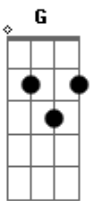

McFly - Mr. Brightside

Tom: D
Intro: Riff:

D A
Coming out of my cage
And I've been doin' just fine G

Gotta gotta be down

Because I want it all
D A
It started out with a kiss
G
How did it end up like this?

D G Bm A (x2)

D A
I'm coming out of my cage
And I've been doin' just fine G

Gotta gotta be down
Because I want it all
D A
It started out with a kiss
G
How did it end up like this?

It was only a kiss

It was only a kiss
D A
Now I'm falling asleep
G
And she's calling a cab

A
It's killing me

G
And taking control

D
Jealousy
G Bm
Turning saints into the sea
A D
Swimming through sick lullabies
G Bm
Choking on your alibis
A D
But it's just the price I pay
G Bm
Destiny is calling me
A D G
Open up my eager eyes
Bm A
Cause I'm Mr. Brightside

Riff:

D G Bm A
I never
D G Bm A
I never
D G Bm A
I never
D G Bm A
I never

Acordes

© ukulele-chords.com

© ukulele-chords.com

© ukulele-chords.com

© ukulele-chords.com