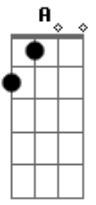

© ukulele-chords.com