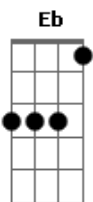

© ukulele-chords.com