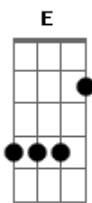

McFly - Love Is Easy

Tom: A
Intro: A

Do do do do do do
 Gbm
 Do do do do do do
 D E A
 Do do do do do do
 Today I'm laughing the clouds away Eb
 I hear what the flowers say D
 And drink every drop of rain A
 And I see places that i have been Eb
 In ways that I've never seen D
 My side of the grass is green A

Do do do do do do
 Gbm
 Do do do do do do
 D E A
 Do do do do do do

Do do do do do do
 Gbm
 Do do do do do do
 D E A
 Do do do do do do

Acordes

© ukulele-chords.com

© ukulele-chords.com

© ukulele-chords.com