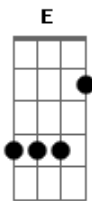

McFly - Love Is Easy

Tom: A
Intro: A

Do do do do do do
 Gbm
 Do do do do do do
 D E A
 Do do do do do do
 Today I'm laughing the clouds away Eb
 I hear what the flowers say D
 And drink every drop of rain A
 And I see places that i have been Eb
 In ways that I've never seen D
 My side of the grass is green A

Do do do do do do
 Gbm
 Do do do do do do
 D E A
 Do do do do do do

Do do do do do do
 Gbm
 Do do do do do do
 D E A
 Do do do do do do

Acordes

© ukulele-chords.com

© ukulele-chords.com

© ukulele-chords.com