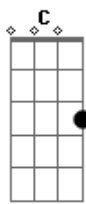

© ukulele-chords.com