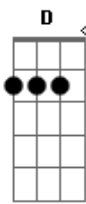

© ukulele-chords.com