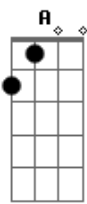

McFly - Lola

Tom: E
Intro: E A

E
I met her in a club down in old Soho
A D E
Where you drink champagne and it tastes just like cherry-cola
E A
C-o-l-a cola
E
She walked up to me and she asked me to dance
A D E
I asked her her name and in a dark brown voice she said Lola
E A C E
L-o-l-a Lola la-la-la-la Lola
E
Well I'm not the world's most physical guy
A D
But when she squeezed me tight she nearly broke my spine
E A
Oh my Lola la-la-la-la Lola
E
Well I'm not dumb but I can't understand
A D
Why she walked like a woman and talked like a man
E A C E
Oh my Lola la-la-la-la Lola la-la-la-la Lola
B
Well we drank champagne and danced all night
Gb
Under electric candlelight
A
She picked me up and sat me on her knee
A
And said dear boy won't you come home with me
E
Well I'm not the world's most passionate guy
A D E
But when I looked in her eyes well I almost fell for my Lola
E A C
La-la-la-la Lola la-la-la-la Lola

E A C E
Lola la-la-la-la Lola la-la-la-la Lola
A E B
I pushed her away
A E B
I walked to the door
A E B
I fell to the floor
E G C
I got down on my knees
D
Then I looked at her and she at me
E
Well that's the way that I want it to stay
A D E
And I always want it to be that way for my Lola
E A
La-la-la-la Lola
E
Girls will be boys and boys will be girls
A D E
It's a mixed up muddled up shook up world except for Lola
E A
La-la-la-la Lola
B
Well I left home just a week before
Gb
And I'd never ever kissed a woman before
A
But Lola smiled and took me by the hand
A
And said dear boy I'm gonna make you a man
E
Well I'm not the world's most masculine man
A D
But I know what I am and I'm glad I'm a man
E
So is Lola
E A C
La-la-la-la Lola la-la-la-la Lola
E A C
Lola la-la-la-la Lola la-la-la-la Lola X6

Acordes

© ukulele-chords.com

© ukulele-chords.com

© ukulele-chords.com

© ukulele-chords.com

© ukulele-chords.com

© ukulele-chords.com

© ukulele-chords.com