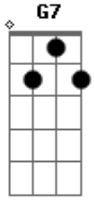

© ukulele-chords.com