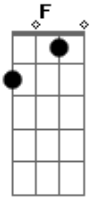

Dm Lies
 You're living in a fantasy **Bb** (Lies)

Don't even know reality **G7** (Lies)
Bb
 When you start talking, I start walking
A7
 Lies, lies, lies

Don't even wanna know the truth **Bb** (Lies)
G7
 The devil has his eye on you girl

When you start talking, I start walking
Bb
A7
 Lies, lies, lies

Bb
 Woah oh oh
G7
 Lies, lies, lies

Bb
 Woah oh oh
A7 **Dm**
 Lies, lies, lies

(A **Bb**
 Woah oh oh
G7
 Lies, lies, lies

Bb
 Woah
A7 **Dm**
 Lies, lies, lies

-baixo:

as cifras entre parenteses não devem ser tocadas em acordes, e sim as respectivas notas

Acordes

© ukulele-chords.com

© ukulele-chords.com

© ukulele-chords.com

© ukulele-chords.com

© ukulele-chords.com