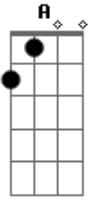

Dm Lies
 You're living in a fantasy **Bb** (Lies)

Don't even know reality **G7** (Lies)
Bb
 When you start talking, I start walking
A7
 Lies, lies, lies

Don't even wanna know the truth **Bb** (Lies)
G7
 The devil has his eye on you girl

When you start talking, I start walking
Bb
A7
 Lies, lies, lies

Bb
 Woah oh oh
G7
 Lies, lies, lies

Bb
 Woah oh oh
A7 **Dm**
 Lies, lies, lies

(A **Bb**
 Woah oh oh
G7
 Lies, lies, lies

Bb
 Woah
A7 **Dm**
 Lies, lies, lies

-baixo:

as cifras entre parenteses não devem ser tocadas em acordes, e sim as respectivas notas

Acordes

© ukulele-chords.com

© ukulele-chords.com

© ukulele-chords.com

© ukulele-chords.com

© ukulele-chords.com