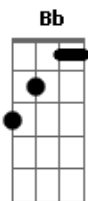

Bb
 When you start talking, I start walking
A7 **Gm**
 Lies, lies, lies

Dm
 No more excuses

No more running
A (D E F F-G-A SOMENTE AS NOTAS) **Gm**
 Only God can save you now (God can save you now)

Dm
 'Cause I know the truth
A7
 The time is running out

Dm Lies
Bb
 You're living in a fantasy (Lies)
G7

Don't even know reality (Lies)
Bb
 When you start talking, I start walking
A7
 Lies, lies, lies

Bb
 Don't even wanna know the truth (Lies)
G7
 The devil has his eye on you girl

Bb
 When you start talking, I start walking
A7
 Lies, lies, lies

Bb
 Woah oh oh
G7
 Lies, lies, lies

Bb
 Woah oh oh
A7 **Dm**
 Lies, lies, lies

(A **Bb**
 Woah oh oh
G7
 Lies, lies, lies

Bb
 Woah
A7 **Dm**
 Lies, lies, lies

-baixo:

as cifras entre parenteses não devem ser tocadas em acordes, e sim as respectivas notas

Acordes

© ukulele-chords.com

© ukulele-chords.com

© ukulele-chords.com

© ukulele-chords.com

© ukulele-chords.com