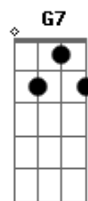

© ukulele-chords.com

© ukulele-chords.com