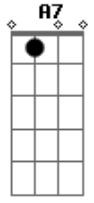

Dm Lies
 You're living in a fantasy **Bb** (Lies)

Don't even know reality **G7** (Lies)
Bb
 When you start talking, I start walking
A7
 Lies, lies, lies

Don't even wanna know the truth **Bb** (Lies)
G7
 The devil has his eye on you girl

When you start talking, I start walking
Bb
A7
 Lies, lies, lies

Bb
 Woah oh oh
G7
 Lies, lies, lies

Bb
 Woah oh oh
A7 **Dm**
 Lies, lies, lies

(A **Bb**
 Woah oh oh
G7
 Lies, lies, lies

Bb
 Woah
A7 **Dm**
 Lies, lies, lies

-baixo:

as cifras entre parenteses não devem ser tocadas em acordes, e sim as respectivas notas

Acordes

© ukulele-chords.com

© ukulele-chords.com

© ukulele-chords.com

© ukulele-chords.com

© ukulele-chords.com