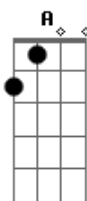

Bb
 When you start talking, I start walking
A7
 Lies, lies, lies

Bb
 Woah oh oh
G7
 Lies, lies, lies

Bb
 Woah oh oh
A7 **Dm**
 Lies, lies, lies

(A **Bb**
 Woah oh oh
G7
 Lies, lies, lies

Bb
 Woah
A7 **Dm**
 Lies, lies, lies

-baixo:

as cifras entre parenteses não devem ser tocadas em acordes, e sim as respectivas notas

Acordes

© ukulele-chords.com

© ukulele-chords.com

© ukulele-chords.com

© ukulele-chords.com

© ukulele-chords.com