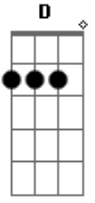

Dm Lies
 You're living in a fantasy **Bb** (Lies)

Don't even know reality **G7** (Lies)
Bb
 When you start talking, I start walking
A7
 Lies, lies, lies

Don't even wanna know the truth **Bb** (Lies)
G7
 The devil has his eye on you girl

When you start talking, I start walking
Bb
A7
 Lies, lies, lies

Bb
 Woah oh oh
G7
 Lies, lies, lies

Bb
 Woah oh oh
A7 **Dm**
 Lies, lies, lies

(A **Bb**
 Woah oh oh
G7
 Lies, lies, lies

Bb
 Woah
A7 **Dm**
 Lies, lies, lies

-baixo:

as cifras entre parenteses não devem ser tocadas em acordes, e sim as respectivas notas

Acordes

© ukulele-chords.com

© ukulele-chords.com

© ukulele-chords.com

© ukulele-chords.com

© ukulele-chords.com