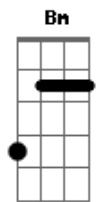

© ukulele-chords.com