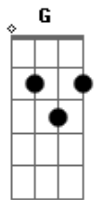

McFly - Just My Luck

Tom: A

Intro Chords: G G Em7 D C D
(G G Em7 D C D G)

Intro: Riff:

Verse:

G Bm C D
You and I have got a lot in common
G Bm C D
We share all the same problems
Em A D D
Luck and love and life aren't on our side

G Bm C D
I'm in the wrong place at the wrong time
G Bm C D
Always the last one in a long line
Em A D D D B
Waiting for something to turn out right, right

Chorus:

C D G G Em
I'm starting to fall in love

(Played during -love-)

Interlude:

G C G D
Just my luck, just my luck, just my luck, now (x4)

Something to turn out right
Waiting for something
I'm waiting for something
To turn out right

Chorus:

C D G G Em
I'm starting to fall in love
C D B
It's getting too much
C D G G Em
Not often that I slip up
C D G
It's just my luck

Riff:

It's just my luck

Outro: Luck...

Legend:

s - slide
h - hammeron
B| - bend
pb - prebend

Acordes

© ukulele-chords.com

© ukulele-chords.com