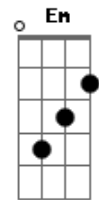

© ukulele-chords.com