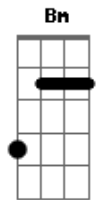

© ukulele-chords.com