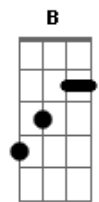

© ukulele-chords.com