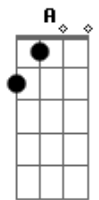

McFly - Just My Luck

Tom: A

Intro Chords: G G Em7 D C D
(G G Em7 D C D G)

Intro: Riff:

Verse:

G Bm C D
You and I have got a lot in common
G Bm C D
We share all the same problems
Em A D D
Luck and love and life aren't on our side

G Bm C D
I'm in the wrong place at the wrong time
G Bm C D
Always the last one in a long line
Em A D D D B
Waiting for something to turn out right, right

Chorus:

C D G G Em
I'm starting to fall in love

(Played during -love-)

C D B
It's getting too much
C D G G Em
Not often that I slip up

(Played during -up-)

C D G
It's just my luck

Riff:

Verse 2:

G Bm C D
Rain clouds are gathering in numbers
G Bm C D
Just when I put away my jumper
Em A D D
Luck and love still aren't on my side

G Bm C D
I still refuse to be a skeptic
G Bm C D
Cause I know I could still correct this
Em A D D D B
Maybe this will be my lucky night, night

Chorus:

C D G G Em
I'm starting to fall in love
C D B
It's getting too much
C D G G Em
It's not often that I slip up
C D G C G D
It's just my luck

Interlude:

G C G D
Just my luck, just my luck, just my luck, now (x4)

Something to turn out right
Waiting for something
I'm waiting for something
To turn out right

Chorus:

C D G G Em
I'm starting to fall in love
C D B
It's getting too much
C D G G Em
Not often that I slip up
C D G
It's just my luck

Riff:

It's just my luck

Outro: Luck...

Legend:

s - slide
h - hammeron
B| - bend
pb - prebend

Acordes

© ukulele-chords.com