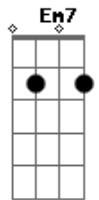

McFly - Just My Luck

Tom: A

Intro Chords: G G Em7 D C D
(G G Em7 D C D G)

Intro: Riff:

Verse:

G Bm C D
You and I have got a lot in common
G Bm C D
We share all the same problems
Em A D D
Luck and love and life aren't on our side

Interlude:

G C G D
Just my luck, just my luck, just my luck, now (x4)

Something to turn out right
Waiting for something
I'm waiting for something
To turn out right

Chorus:

C D G G Em
I'm starting to fall in love
C D B
It's getting too much
C D G G Em
Not often that I slip up
C D G
It's just my luck

Riff:

It's just my luck

Outro: Luck...

Legend:

s - slide
h - hammeron
B| - bend
pb - prebend

Acordes

© ukulele-chords.com

© ukulele-chords.com