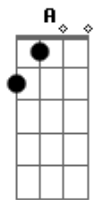

McFly - Just My Luck

Tom: A

Intro Chords: G G Em7 D C D
(G G Em7 D C D G)

Intro: Riff:

Verse:

G Bm C D
You and I have got a lot in common
G Bm C D
We share all the same problems
Em A D D
Luck and love and life aren't on our side

Interlude:

G C G D
Just my luck, just my luck, just my luck, now (x4)

Something to turn out right
Waiting for something
I'm waiting for something
To turn out right

Chorus:

C D G G Em
I'm starting to fall in love
C D B
It's getting too much
C D G G Em
Not often that I slip up
C D G
It's just my luck

Riff:

It's just my luck

Outro: Luck...

Legend:

s - slide
h - hammeron
B| - bend
pb - prebend

Acordes

© ukulele-chords.com

© ukulele-chords.com