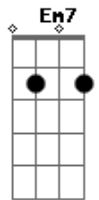

© ukulele-chords.com