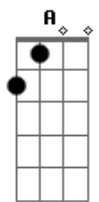

McFly - Just My Luck

Tom: A

Intro Chords: G G Em7 D C D
(G G Em7 D C D G)

Intro: Riff:

Verse:

G Bm C D
You and I have got a lot in common
G Bm C D
We share all the same problems
Em A D D
Luck and love and life aren't on our side

Interlude:

G C G D
Just my luck, just my luck, just my luck, now (x4)

Something to turn out right
Waiting for something
I'm waiting for something
To turn out right

Chorus:

C D G G Em
I'm starting to fall in love
C D B
It's getting too much
C D G G Em
Not often that I slip up
C D G
It's just my luck

Riff:

It's just my luck

Outro: Luck...

Legend:

s - slide
h - hammeron
B| - bend
pb - prebend

Acordes

© ukulele-chords.com

© ukulele-chords.com