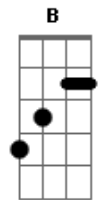

© ukulele-chords.com