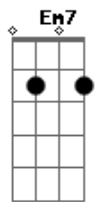

McFly - Just My Luck

Tom: A

Intro Chords: G G Em7 D C D
(G G Em7 D C D G)

Intro: Riff:

Verse:

G Bm C D
You and I have got a lot in common
G Bm C D
We share all the same problems
Em A D D
Luck and love and life aren't on our side

Interlude:

G C G D
Just my luck, just my luck, just my luck, now (x4)

Something to turn out right
Waiting for something
I'm waiting for something
To turn out right

Chorus:

C D G G Em
I'm starting to fall in love
C D B
It's getting too much
C D G G Em
Not often that I slip up
C D G
It's just my luck

Riff:

It's just my luck

Outro: Luck...

Legend:

s - slide
h - hammeron
B| - bend
pb - prebend

Acordes

© ukulele-chords.com

© ukulele-chords.com