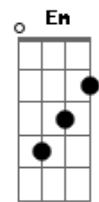

© ukulele-chords.com