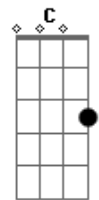

© ukulele-chords.com