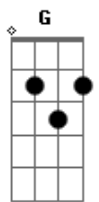

McFly - Just My Luck

Tom: A

Intro Chords: G G Em7 D C D
(G G Em7 D C D G)

Intro: Riff:

Verse:

G Bm C D
You and I have got a lot in common
G Bm C D
We share all the same problems
Em A D D
Luck and love and life aren't on our side

G Bm C D
I'm in the wrong place at the wrong time
G Bm C D
Always the last one in a long line
Em A D D D B
Waiting for something to turn out right, right

Chorus:

C D G G Em
I'm starting to fall in love

(Played during -love-)

Interlude:

G C G D
Just my luck, just my luck, just my luck, now (x4)

Something to turn out right
Waiting for something
I'm waiting for something
To turn out right

Chorus:

C D G G Em
I'm starting to fall in love
C D B
It's getting too much
C D G G Em
Not often that I slip up
C D G
It's just my luck

Riff:

It's just my luck

Outro: Luck...

Legend:

s - slide
h - hammeron
B| - bend
pb - prebend

Acordes

© ukulele-chords.com

© ukulele-chords.com