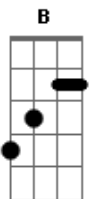

McFly - I've Got You

Tom: A

(intro 4x) E B Abm A

A E
The world would be a lonely place
A B Dbm
Without the one that puts a smile on your face
A B Dbm
So hold me 'til the sun burns out
A B
I won't be lonely when I'm down

(E B Abm A)
'Cause I've got you to make me feel stronger
When the days are rough and an hour feels much longer

A E
I never doubted you at all
A B Dbm
If stars collide, will you stand by and watch them fall?
A B Dbm
So hold me 'til the sky is clear
A B
And whisper words of love right into my ear

(E B Abm A)

'Cause I've got you to make me feel stronger
When the days are rough and an hour feels much longer
Yeah when I got you
Oh to make me feel better
When the nights are long they'll be easier together

Bm E
Looking in your eyes
Bm G
Hoping they won't cry
Em A
And even if you do
Gbm G A D
I'll be in bed so close to you

Hold you through the night
Em A
And you'll be unaware
Gbm G A B
But if you need me I'll be there

(E B Abm A)
'Cause I've got you to make me feel stronger
When the days are rough and an hour feels much longer
Yeah when I got you
Oh to make me feel better
When the nights are long they'll be easier together
Oh when I got you

Acordes

© ukulele-chords.com

© ukulele-chords.com

© ukulele-chords.com

© ukulele-chords.com

© ukulele-chords.com

© ukulele-chords.com

© ukulele-chords.com

© ukulele-chords.com

© ukulele-chords.com

© ukulele-chords.com