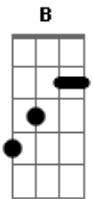

© ukulele-chords.com