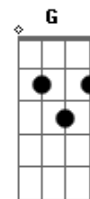

© ukulele-chords.com