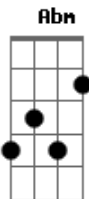

© ukulele-chords.com