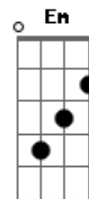

McFly - I've Got You

Tom: A

(intro 4x) E B Abm A

A E
The world would be a lonely place
A B Dbm
Without the one that puts a smile on your face
A B Dbm
So hold me 'til the sun burns out
A B
I won't be lonely when I'm down

(E B Abm A)
'Cause I've got you to make me feel stronger
When the days are rough and an hour feels much longer

A E
I never doubted you at all
A B Dbm
If stars collide, will you stand by and watch them fall?
A B Dbm
So hold me 'til the sky is clear
A B
And whisper words of love right into my ear

(E B Abm A)

'Cause I've got you to make me feel stronger
When the days are rough and an hour feels much longer
Yeah when I got you
Oh to make me feel better
When the nights are long they'll be easier together

Bm E
Looking in your eyes
Bm G
Hoping they won't cry
Em A
And even if you do
Gbm G A D
I'll be in bed so close to you

Hold you through the night
Em A
And you'll be unaware
Gbm G A B
But if you need me I'll be there

(E B Abm A)
'Cause I've got you to make me feel stronger
When the days are rough and an hour feels much longer
Yeah when I got you
Oh to make me feel better
When the nights are long they'll be easier together
Oh when I got you

Acordes

© ukulele-chords.com

© ukulele-chords.com

© ukulele-chords.com

© ukulele-chords.com

© ukulele-chords.com

© ukulele-chords.com

© ukulele-chords.com

© ukulele-chords.com

© ukulele-chords.com

© ukulele-chords.com