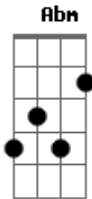

© ukulele-chords.com