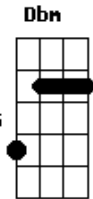

© ukulele-chords.com