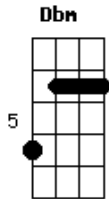

© ukulele-chords.com

© ukulele-chords.com