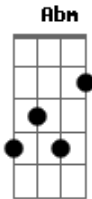

McFly - I've Got You

Tom: A

(intro 4x) E B Abm A

A E
The world would be a lonely place
A B Dbm
Without the one that puts a smile on your face
A B Dbm
So hold me 'til the sun burns out
A B
I won't be lonely when I'm down

(E B Abm A)
'Cause I've got you to make me feel stronger
When the days are rough and an hour feels much longer

A E
I never doubted you at all
A B Dbm
If stars collide, will you stand by and watch them fall?
A B Dbm
So hold me 'til the sky is clear
A B
And whisper words of love right into my ear

(E B Abm A)

'Cause I've got you to make me feel stronger
When the days are rough and an hour feels much longer
Yeah when I got you
Oh to make me feel better
When the nights are long they'll be easier together

Bm E
Looking in your eyes
Bm G
Hoping they won't cry
Em A
And even if you do
Gbm G A D
I'll be in bed so close to you

Hold you through the night
Em A
And you'll be unaware
Gbm G A B
But if you need me I'll be there

(E B Abm A)
'Cause I've got you to make me feel stronger
When the days are rough and an hour feels much longer
Yeah when I got you
Oh to make me feel better
When the nights are long they'll be easier together
Oh when I got you

Acordes

© ukulele-chords.com

© ukulele-chords.com

© ukulele-chords.com

© ukulele-chords.com

© ukulele-chords.com

© ukulele-chords.com

© ukulele-chords.com

© ukulele-chords.com

© ukulele-chords.com

© ukulele-chords.com