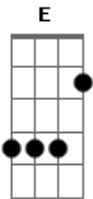

© ukulele-chords.com