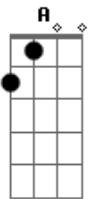

McFly - I've Got You

Tom: A

(intro 4x) E B Abm A

A E
The world would be a lonely place
A B Dbm
Without the one that puts a smile on your face
A B Dbm
So hold me 'til the sun burns out
A B
I won't be lonely when I'm down

(E B Abm A)
'Cause I've got you to make me feel stronger
When the days are rough and an hour feels much longer

A E
I never doubted you at all
A B Dbm
If stars collide, will you stand by and watch them fall?
A B Dbm
So hold me 'til the sky is clear
A B
And whisper words of love right into my ear

(E B Abm A)

'Cause I've got you to make me feel stronger
When the days are rough and an hour feels much longer
Yeah when I got you
Oh to make me feel better
When the nights are long they'll be easier together

Bm E
Looking in your eyes
Bm G
Hoping they won't cry
Em A
And even if you do
Gbm G A D
I'll be in bed so close to you

Hold you through the night
Em A
And you'll be unaware
Gbm G A B
But if you need me I'll be there

(E B Abm A)
'Cause I've got you to make me feel stronger
When the days are rough and an hour feels much longer
Yeah when I got you
Oh to make me feel better
When the nights are long they'll be easier together
Oh when I got you

Acordes

© ukulele-chords.com