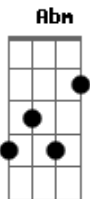

McFly - I've Got You

Tom: A

(intro 4x) E B Abm A

A E
The world would be a lonely place
A B Dbm
Without the one that puts a smile on your face
A B Dbm
So hold me 'til the sun burns out
A B
I won't be lonely when I'm down

(E B Abm A)
'Cause I've got you to make me feel stronger
When the days are rough and an hour feels much longer

A E
I never doubted you at all
A B Dbm
If stars collide, will you stand by and watch them fall?
A B Dbm
So hold me 'til the sky is clear
A B
And whisper words of love right into my ear

(E B Abm A)

'Cause I've got you to make me feel stronger
When the days are rough and an hour feels much longer
Yeah when I got you
Oh to make me feel better
When the nights are long they'll be easier together

Bm E
Looking in your eyes
Bm G
Hoping they won't cry
Em A
And even if you do
Gbm G A D
I'll be in bed so close to you

Hold you through the night
Em A
And you'll be unaware
Gbm G A B
But if you need me I'll be there

(E B Abm A)
'Cause I've got you to make me feel stronger
When the days are rough and an hour feels much longer
Yeah when I got you
Oh to make me feel better
When the nights are long they'll be easier together
Oh when I got you

Acordes

© ukulele-chords.com

© ukulele-chords.com

© ukulele-chords.com

© ukulele-chords.com

© ukulele-chords.com

© ukulele-chords.com

© ukulele-chords.com

© ukulele-chords.com

© ukulele-chords.com

© ukulele-chords.com