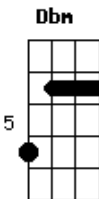

© ukulele-chords.com

© ukulele-chords.com