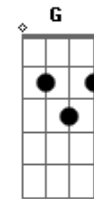

© ukulele-chords.com