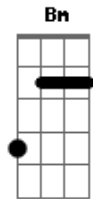

© ukulele-chords.com