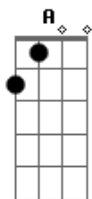

McFly - I've Got You

Tom: A

(intro 4x) E B Abm A

A E
The world would be a lonely place
A B Dbm
Without the one that puts a smile on your face
A B Dbm
So hold me 'til the sun burns out
A B
I won't be lonely when I'm down

(E B Abm A)
'Cause I've got you to make me feel stronger
When the days are rough and an hour feels much longer

A E
I never doubted you at all
A B Dbm
If stars collide, will you stand by and watch them fall?
A B Dbm
So hold me 'til the sky is clear
A B
And whisper words of love right into my ear

(E B Abm A)

'Cause I've got you to make me feel stronger
When the days are rough and an hour feels much longer
Yeah when I got you
Oh to make me feel better
When the nights are long they'll be easier together

Bm E
Looking in your eyes
Bm G
Hoping they won't cry
Em A
And even if you do
Gbm G A D
I'll be in bed so close to you

Hold you through the night
Em A
And you'll be unaware
Gbm G A B
But if you need me I'll be there

(E B Abm A)
'Cause I've got you to make me feel stronger
When the days are rough and an hour feels much longer
Yeah when I got you
Oh to make me feel better
When the nights are long they'll be easier together
Oh when I got you

Acordes

© ukulele-chords.com