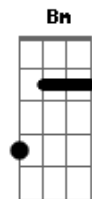

© ukulele-chords.com