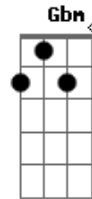

© ukulele-chords.com