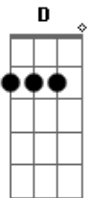

© ukulele-chords.com