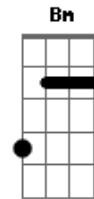

© ukulele-chords.com