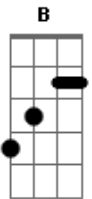

© ukulele-chords.com