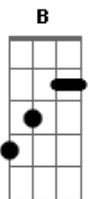

© ukulele-chords.com