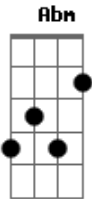

McFly - I've Got You

Tom: A

(intro 4x) E B Abm A

A E
The world would be a lonely place
A B Dbm
Without the one that puts a smile on your face
A B Dbm
So hold me 'til the sun burns out
A B
I won't be lonely when I'm down

(E B Abm A)
'Cause I've got you to make me feel stronger
When the days are rough and an hour feels much longer

A E
I never doubted you at all
A B Dbm
If stars collide, will you stand by and watch them fall?
A B Dbm
So hold me 'til the sky is clear
A B
And whisper words of love right into my ear

(E B Abm A)

'Cause I've got you to make me feel stronger
When the days are rough and an hour feels much longer
Yeah when I got you
Oh to make me feel better
When the nights are long they'll be easier together

Bm E
Looking in your eyes
Bm G
Hoping they won't cry
Em A
And even if you do
Gbm G A D
I'll be in bed so close to you

Hold you through the night
Em A
And you'll be unaware
Gbm G A B
But if you need me I'll be there

(E B Abm A)
'Cause I've got you to make me feel stronger
When the days are rough and an hour feels much longer
Yeah when I got you
Oh to make me feel better
When the nights are long they'll be easier together
Oh when I got you

Acordes

© ukulele-chords.com

© ukulele-chords.com

© ukulele-chords.com

© ukulele-chords.com

© ukulele-chords.com

© ukulele-chords.com

© ukulele-chords.com

© ukulele-chords.com

© ukulele-chords.com

© ukulele-chords.com