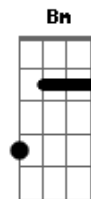

© ukulele-chords.com