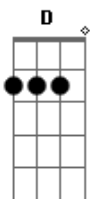

© ukulele-chords.com