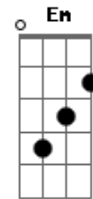

© ukulele-chords.com