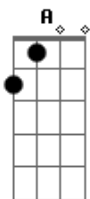

McFly - I've Got You

Tom: A

(intro 4x) E B Abm A

A E
The world would be a lonely place
A B Dbm
Without the one that puts a smile on your face
A B Dbm
So hold me 'til the sun burns out
A B
I won't be lonely when I'm down

(E B Abm A)
'Cause I've got you to make me feel stronger
When the days are rough and an hour feels much longer

A E
I never doubted you at all
A B Dbm
If stars collide, will you stand by and watch them fall?
A B Dbm
So hold me 'til the sky is clear
A B
And whisper words of love right into my ear

(E B Abm A)

'Cause I've got you to make me feel stronger
When the days are rough and an hour feels much longer
Yeah when I got you
Oh to make me feel better
When the nights are long they'll be easier together

Bm E
Looking in your eyes
Bm G
Hoping they won't cry
Em A
And even if you do
Gbm G A D
I'll be in bed so close to you

Hold you through the night
Em A
And you'll be unaware
Gbm G A B
But if you need me I'll be there

(E B Abm A)
'Cause I've got you to make me feel stronger
When the days are rough and an hour feels much longer
Yeah when I got you
Oh to make me feel better
When the nights are long they'll be easier together
Oh when I got you

Acordes