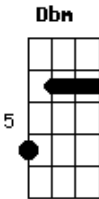

© ukulele-chords.com

© ukulele-chords.com