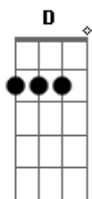

© ukulele-chords.com