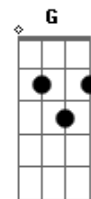

© ukulele-chords.com