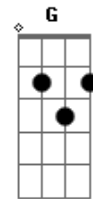

© ukulele-chords.com