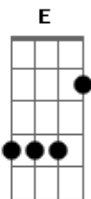

© ukulele-chords.com