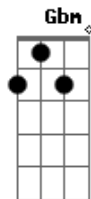

© ukulele-chords.com