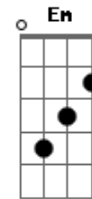

© ukulele-chords.com