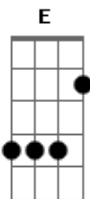

© ukulele-chords.com

© ukulele-chords.com