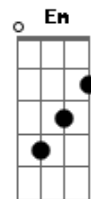

© ukulele-chords.com