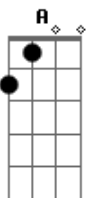

© ukulele-chords.com