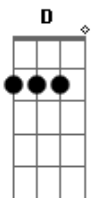

Refrão:

D
If you see Kate
D
Tell her that I'm looking for her
D G
Cause she's so fine
G
That girls been on my mind, ooh

Verso 2:

D
I saw her friend that was in line that day
D
And had to tell her how I felt about Kate
G
She said "could've read your mind or stand in line,
G
I've seen her do this to men a thousand times"
D
She had a rep for spreadin all her love around
D
And everywhere she went Kate drew a crowd
G
"Don't bother me, that's what I said
G
Cause I can't seem to get that girl out of my head"

Refrão:

D
If you see Kate

D
Tell her that I'm looking for her
D G
Cause she's so fine
G
That girls been on my mind, ooh
D
If you see Kate
D
Tell her that I'm looking for her
D G
Cause she's so fine
G
That girls been on my mind, ooh

Interlúdio: D

D
If you see Kate
D
Tell her I'm looking for her
D
Girl you're a star, shinin like the sun
D
Whisper in my ear you broaden my horizons
Bm
Stay with me, let's make it the longest day
Bm
Pour yourself into my mouth
Bm
I love the way you taste
G
Pull you in tight
G
It feels so right
G
Girl I just wanna be the one
A D
To take you to heaven tonight

Refrão:

D
Come on baby
D
Tell her that I'm askin' about her
D G
Cause she's so fine
G
And she's been on my mind
D
If you see Kate
D
Tell her that I'm lookin' for her
D G
Cause she's so fine
G
That girl's been on my mind...

Acordes

© ukulele-chords.com