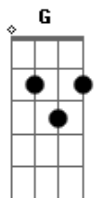

© ukulele-chords.com