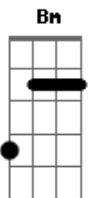

© ukulele-chords.com