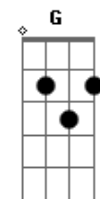

© ukulele-chords.com