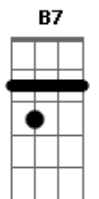

© ukulele-chords.com