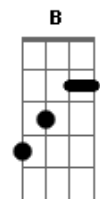

© ukulele-chords.com