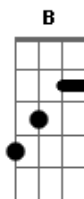

© ukulele-chords.com