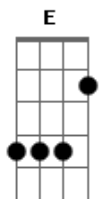

Refrão:

Em G Am
I kissed a girl and I liked it
C B7
The taste of her cherry chapstick
Em G Am
I kissed a girl just to try it
C B7
I hope my boyfriend don't mind it
Em G
It felt so wrong
Am
It felt so right
C B7
Don't mean I'm in love tonight
Em G Am
I kissed a girl and I liked it (Hey)
C B7
And I liked it

Verso 2:

Em G Am
No, I don't even know your name
C B7
It doesn't matter,
Em G Am
You're my experimental game
C B7
Just human nature,
Em G Am
It's not what, good girls do
C B7 Em
Not how they should behave
G Am

My head gets so confused

C B7
Hard to obey

Refrão:

Em G Am
I kissed a girl and I liked it
C B7
The taste of her cherry chapstick
Em G Am
I kissed a girl just to try it
C B7
I hope my boyfriend don't mind it
Em G
It felt so wrong
Am
It felt so right
C B7
Don't mean I'm in love tonight
Em G Am
'cause I kissed a girl and I liked it (Oh Yeah)
C B7
And I liked it

Ponte:

Em G Am
Us girls we are so magical
C Em
Soft skin, red lips, so kissable
G Am
Hard to resist so touchable
C
Too good to deny it
Em G Am C
Ain't no big deal, it's innocent

Refrão:

Em G Am
I kissed a girl and I liked it
C
The taste of her cherry chapstick
Em G Am
I kissed a girl just to try it
C
I hope my boyfriend don't mind it (Yeah)
Em G
It felt so wrong
Am
It felt so right
C
Don't mean I'm in love tonight
Em G Am
I kissed a girl and I liked it (Hey)
C B
And I liked it
C B
Yeah I liked it
C (G B) Em
Mmm I liked it

Acordes

© ukulele-chords.com