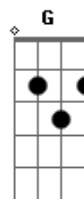

© ukulele-chords.com