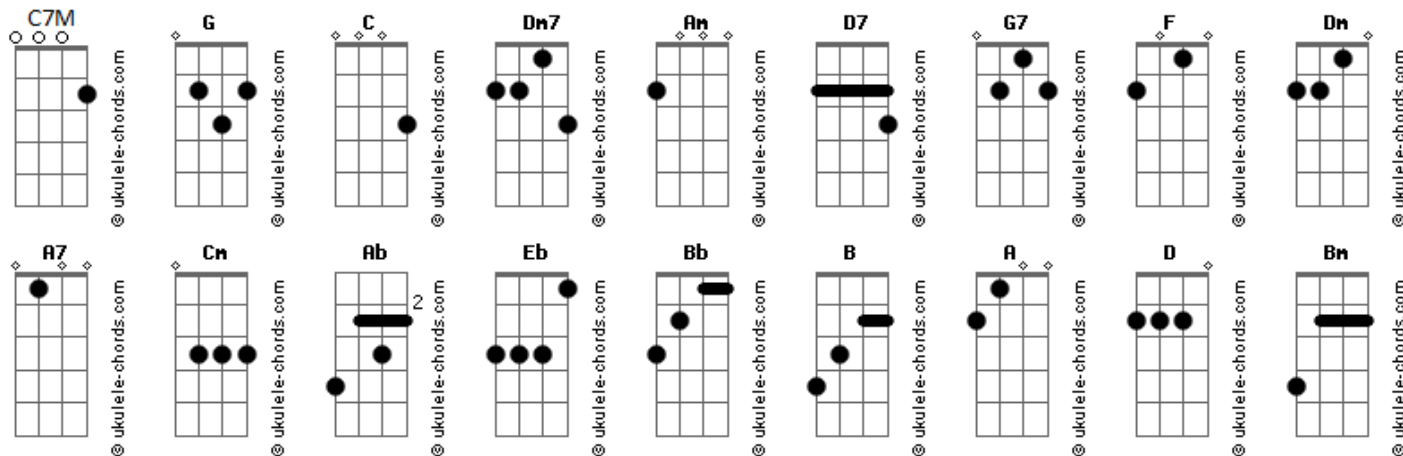

McFly - Honey I'm Home

Intro: **C** **G** tom:

[Primeira Parte]

I don't know where I belong **Dm7 G**
 Or where I've been coming from **C7M Am**
 Anytime I see your face **Dm7**
 I find my way **D7**
 I know my place **G G7**
 That's when I say **G**

[Refrão]

Honey, honey, honey I'm home **F G**
 Feels like I've been here all along **C C Am**
 Did you even know I was gone? **Dm G**
 Honey I'm home **C C A7**
 Did you even know I was gone? **Dm G**
 Well honey I'm home **C**

[Segunda Parte]

I could sail the universe **Dm7 G**
 Reach the end and hit reverse **C7M Am**
 It doesn't matter where I roam **Dm7**
 Or how far I go **D7**
 My mind is blown **G G7**
 That's why I know **G**

[Refrão]

Acordes

F G
 Honey, honey, honey I'm home
C C Am
 Feels like I've been here all along
Dm G
 Did you even know I was gone?
C C A7
 Honey I'm home
Dm G
 Did you even know I was gone?
C
 Well honey I'm home