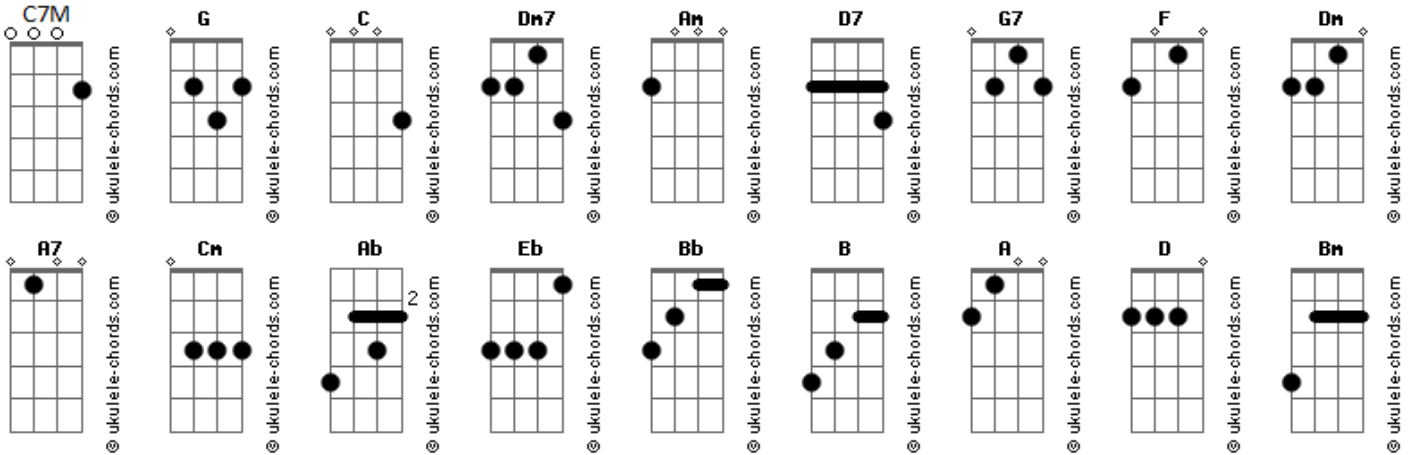

McFly - Honey I'm Home

Intro: **C** **G** tom:

[Primeira Parte]

I don't know where I belong **Dm7 G**
Or where I've been coming from **C7M Am**
Anytime I see your face **Dm7**
I find my way **D7**
I know my place **G G7**
That's when I say **G**

[Refrão]

Honey, honey, honey I'm home **F G**
Feels like I've been here all along **C C Am**
Did you even know I was gone? **Dm G**
Honey I'm home **C C A7**
Did you even know I was gone? **Dm G**
Well honey I'm home **C**

[Segunda Parte]

I could sail the universe **Dm7 G**
Reach the end and hit reverse **C7M Am**
It doesn't matter where I roam **Dm7**
Or how far I go **D7**
My mind is blown **G G7**
That's why I know **G**

[Refrão]

Acordes

F G
Honey, honey, honey I'm home
C C Am
Feels like I've been here all along
Dm G
Did you even know I was gone?
C C A7
Honey I'm home
Dm G
Did you even know I was gone?
C
Well honey I'm home
[Ponte]
Cm Ab
Some may say that there's a price to pay
Eb Bb B
Through someone else's eyes you'll see a brighter day
Cm Ab
I tell you now I'll never fly away
F G
Wherever you are is where I wanna stay
A
Is where I'll stay
[Refrão]
G A
Honey, honey, honey I'm home
D D Bm
Feels like I've been here all along
Em A7
Did you even know I was gone?
D D B
Honey I'm home
Em A7
Did you even know I was gone?
D Gm D Gm
Oh honey I'm home
D Gm D Gm
Honey I'm home
D Gm
Honey I'm home
D Gm
Honey I'm home
[Final] **D Gm D Gm**
D Gm D Gm D