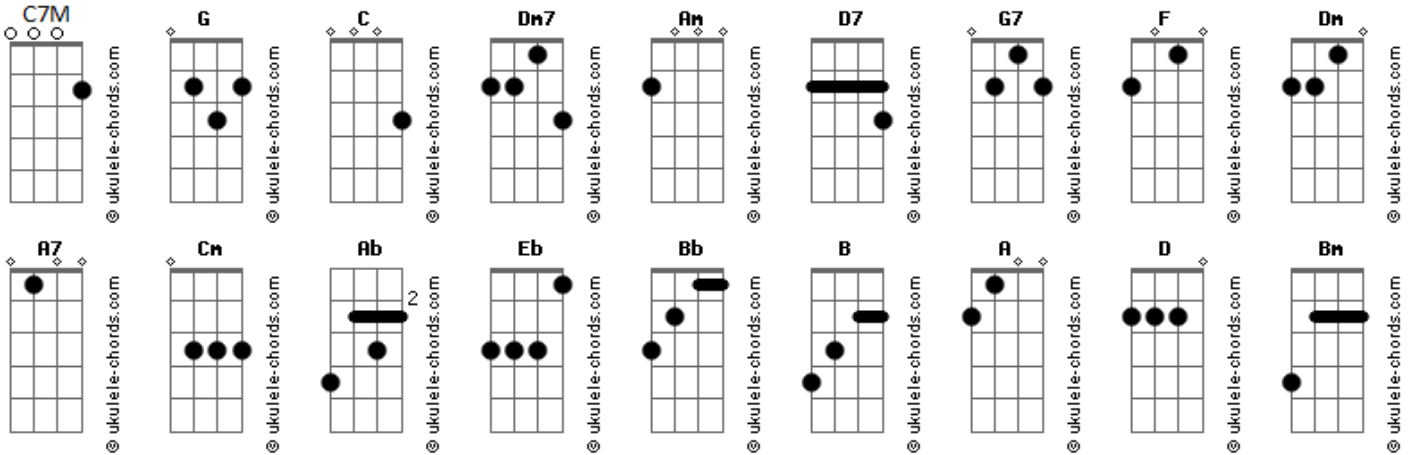

McFly - Honey I'm Home

Intro: **C** **G** tom:

[Primeira Parte]

I don't know where I belong **Dm7 G**
 Or where I've been coming from **C7M Am**
 Anytime I see your face **Dm7**
 I find my way **D7**
 I know my place **G G7**
 That's when I say **G**

[Refrão]

Honey, honey, honey I'm home **F G**
 Feels like I've been here all along **C C Am**
 Did you even know I was gone? **Dm G**
 Honey I'm home **C C A7**
 Did you even know I was gone? **Dm G**
 Well honey I'm home **C**

[Segunda Parte]

I could sail the universe **Dm7 G**
 Reach the end and hit reverse **C7M Am**
 It doesn't matter where I roam **Dm7**
 Or how far I go **D7**
 My mind is blown **G G7**
 That's why I know **G**

[Refrão]

Acordes

F G
 Honey, honey, honey I'm home
C C Am
 Feels like I've been here all along
Dm G
 Did you even know I was gone?
C C A7
 Honey I'm home
Dm G
 Did you even know I was gone?
C
 Well honey I'm home
 [Ponte]
Cm Ab
 Some may say that there's a price to pay
Eb Bb B
 Through someone else's eyes you'll see a brighter day
Cm Ab
 I tell you now I'll never fly away
F G
 Wherever you are is where I wanna stay
A
 Is where I'll stay
 [Refrão]
G A
 Honey, honey, honey I'm home
D D Bm
 Feels like I've been here all along
Em A7
 Did you even know I was gone?
D D B
 Honey I'm home
Em A7
 Did you even know I was gone?
D Gm D Gm
 Oh honey I'm home
D Gm D Gm
 Honey I'm home
D Gm
 Honey I'm home
D Gm
 Honey I'm home
 [Final] **D Gm D Gm**
D Gm D Gm D