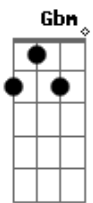

© ukulele-chords.com