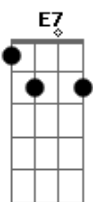

© ukulele-chords.com