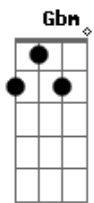

© ukulele-chords.com